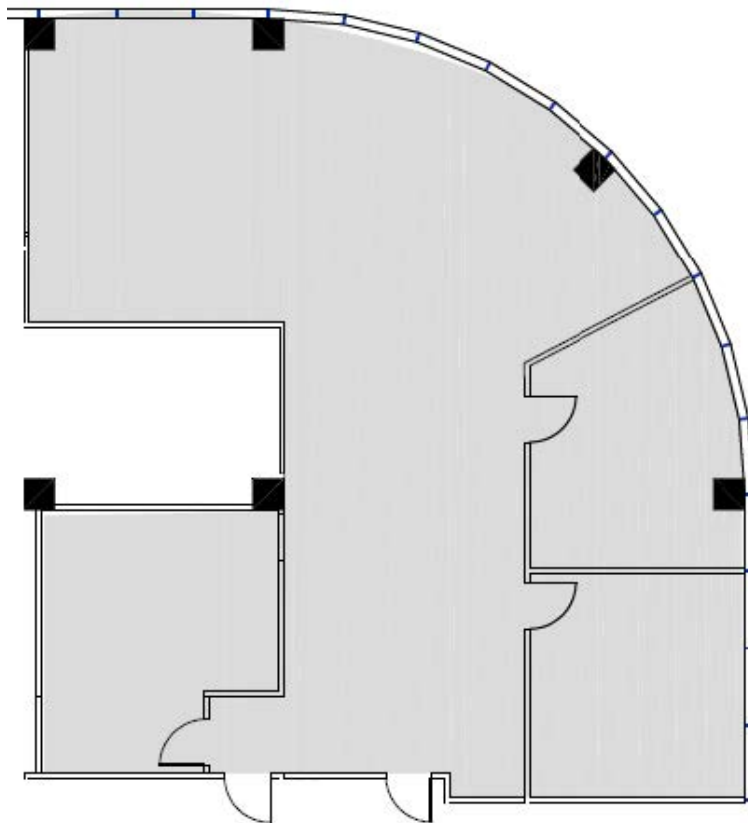

HARTMAN

400 North Belt

400 N. Sam Houston Parkway E.

Suite 510

Approximately 2,655 Rentable Square Feet

SPACE AVAILABLE

For more lease information contact us:

713-467-2222