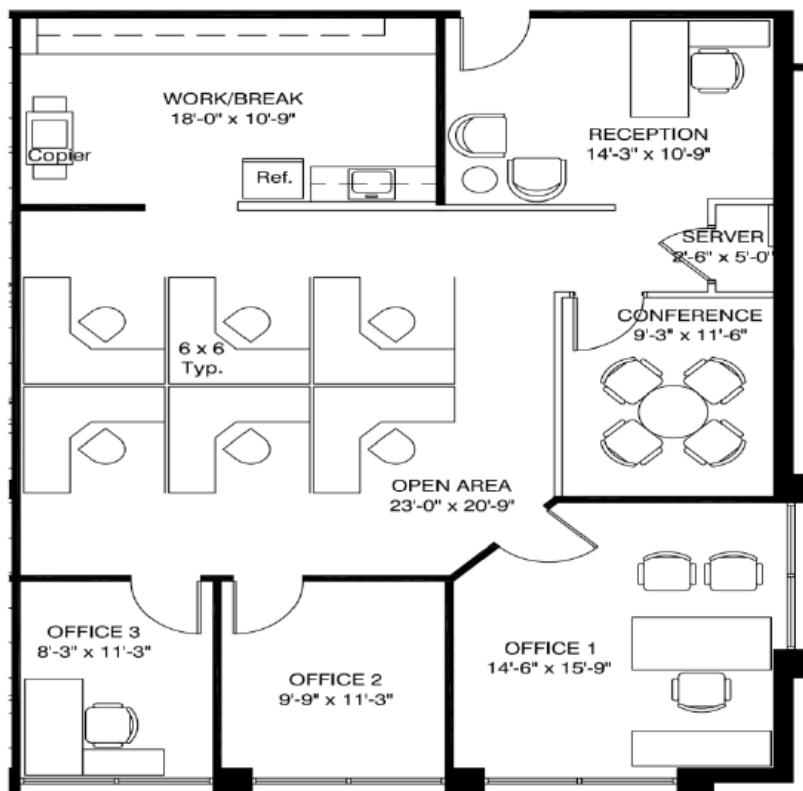

## Suite A-200

Approximately 1,627 Rentable Square Feet