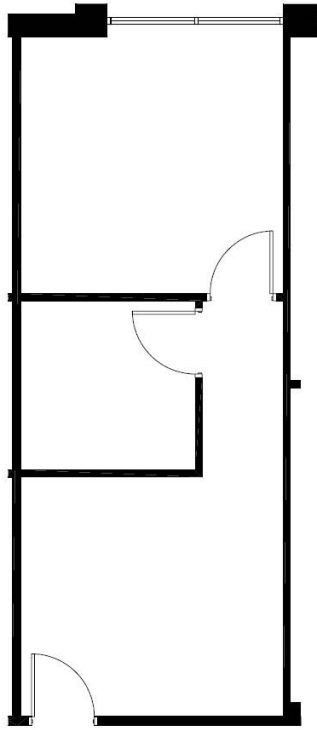

Commerce Plaza Hillcrest
12850 Hillcrest Road, Dallas, TX

Suite A210

Approximately 510 Rentable Square Feet

SPACE AVAILABLE

For more lease information contact us:

972-788-4988

www.hi-reit.com