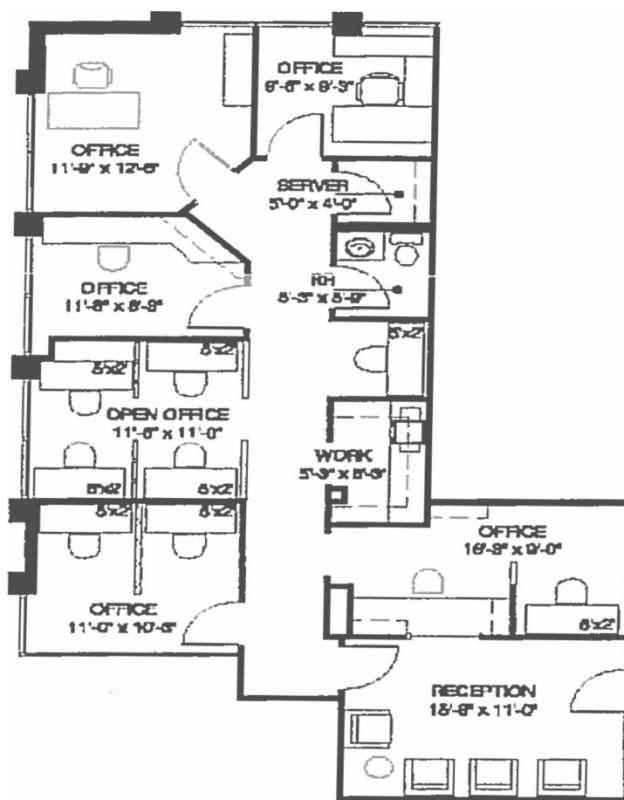

Commerce Plaza Hillcrest
12850 Hillcrest Road, Dallas, TX

Suite B105

Approximately 1495 Rentable Square Feet

SPACE AVAILABLE

For more lease information contact us:

972-788-4988

www.hi-reit.com