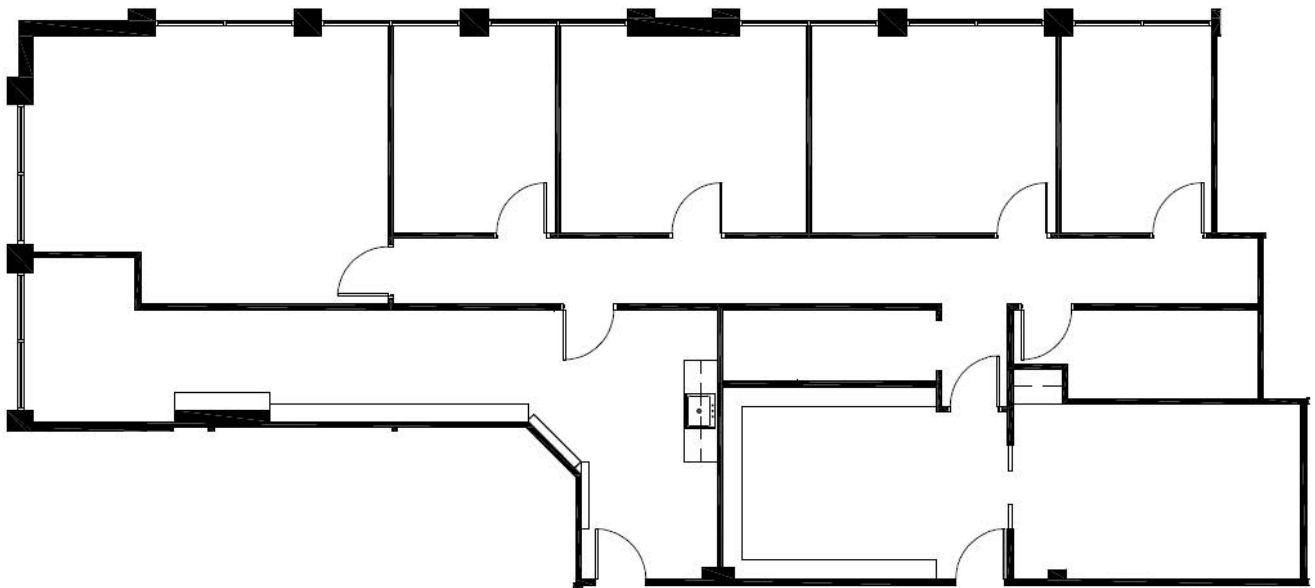

## **Suite B221**

**Approximately 4,478 Rentable Square Feet**