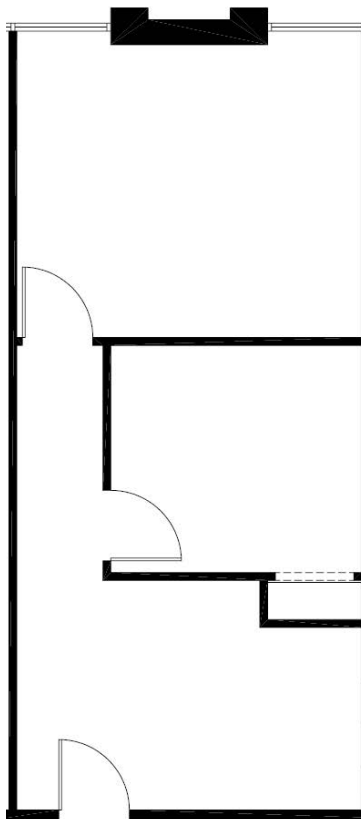

Commerce Plaza Hillcrest
12850 Hillcrest Road, Dallas, TX

Suite C119

Approximately 592 Rentable Square Feet

SPACE AVAILABLE

For more lease information contact us:

972-788-4988

www.hi-reit.com