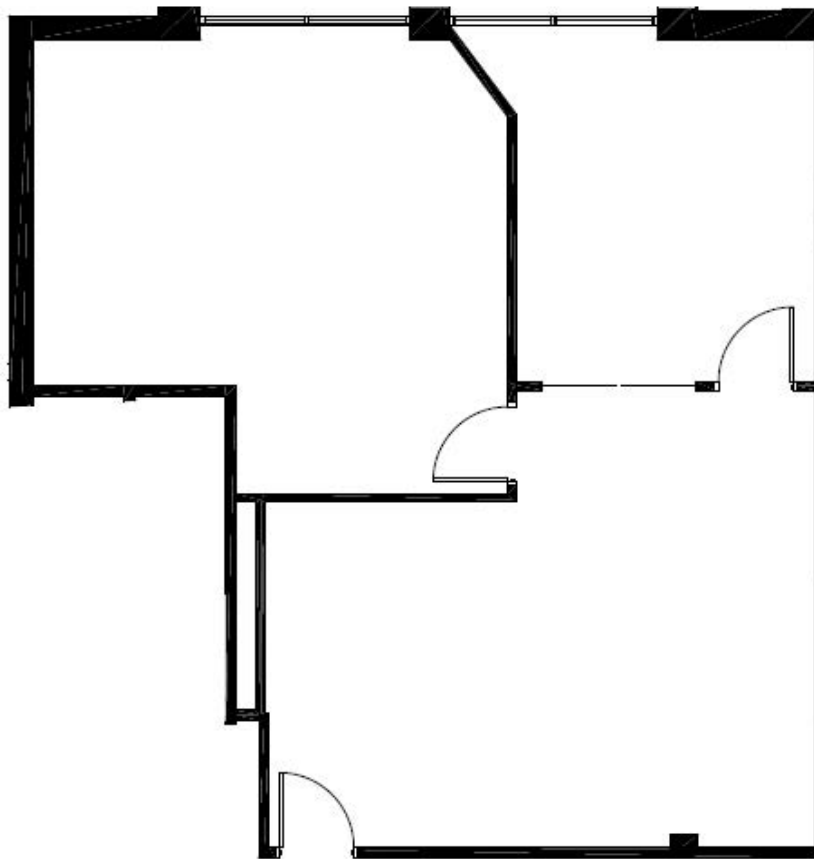

Commerce Plaza Hillcrest
12850 Hillcrest Road, Dallas, TX

Suite F208

Approximately 1,056 Rentable Square Feet

SPACE AVAILABLE

For more lease information contact us:

972-788-4988

www.hi-reit.com