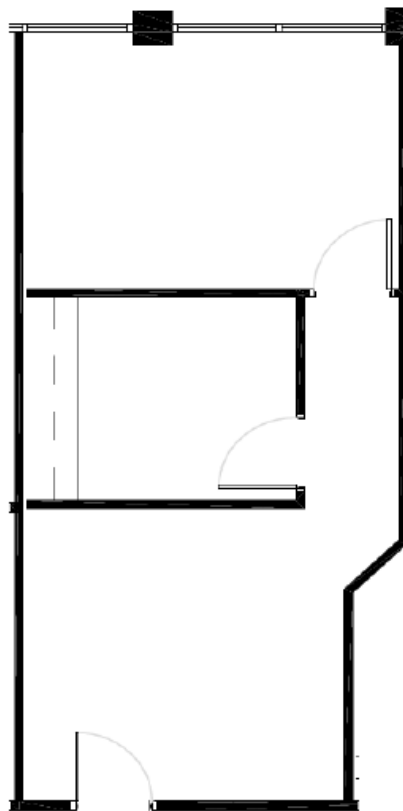

Commerce Plaza Hillcrest
12850 Hillcrest Road, Dallas, TX

Suite J211

Approximately 549 Rentable Square Feet

SPACE AVAILABLE

For more lease information contact us:

972-788-4988

www.hi-reit.com