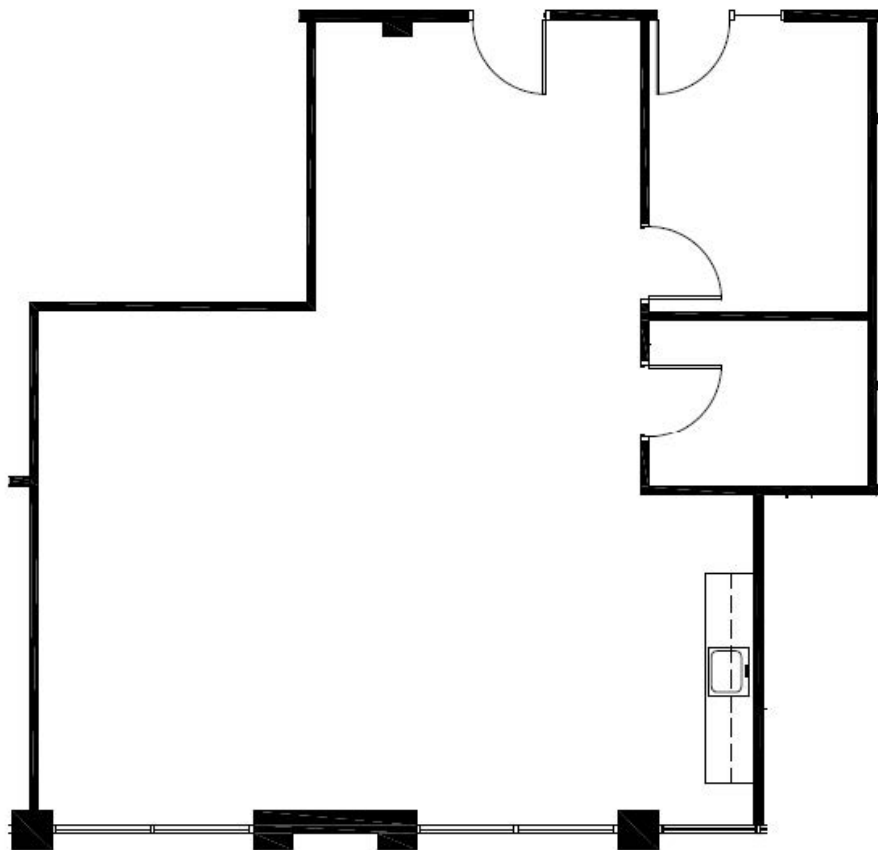

Commerce Plaza Hillcrest
12850 Hillcrest Road, Dallas, TX

Suite J216

Approximately 1,087 Rentable Square Feet

SPACE AVAILABLE

For more lease information contact us:

972-788-4988

www.hi-reit.com