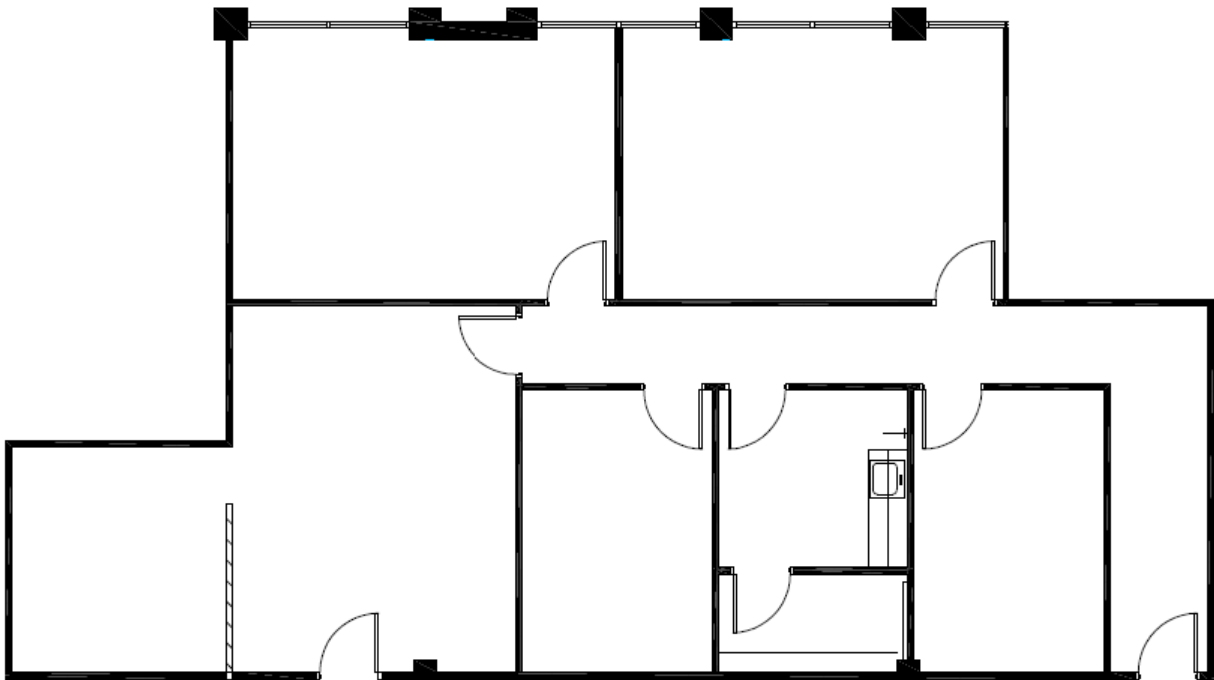

## **Suite J224**

**Approximately 1,910 Rentable Square Feet**

**SPACE AVAILABLE**

For more lease information contact us:

**972-788-4988**

**[www.hi-reit.com](http://www.hi-reit.com)**