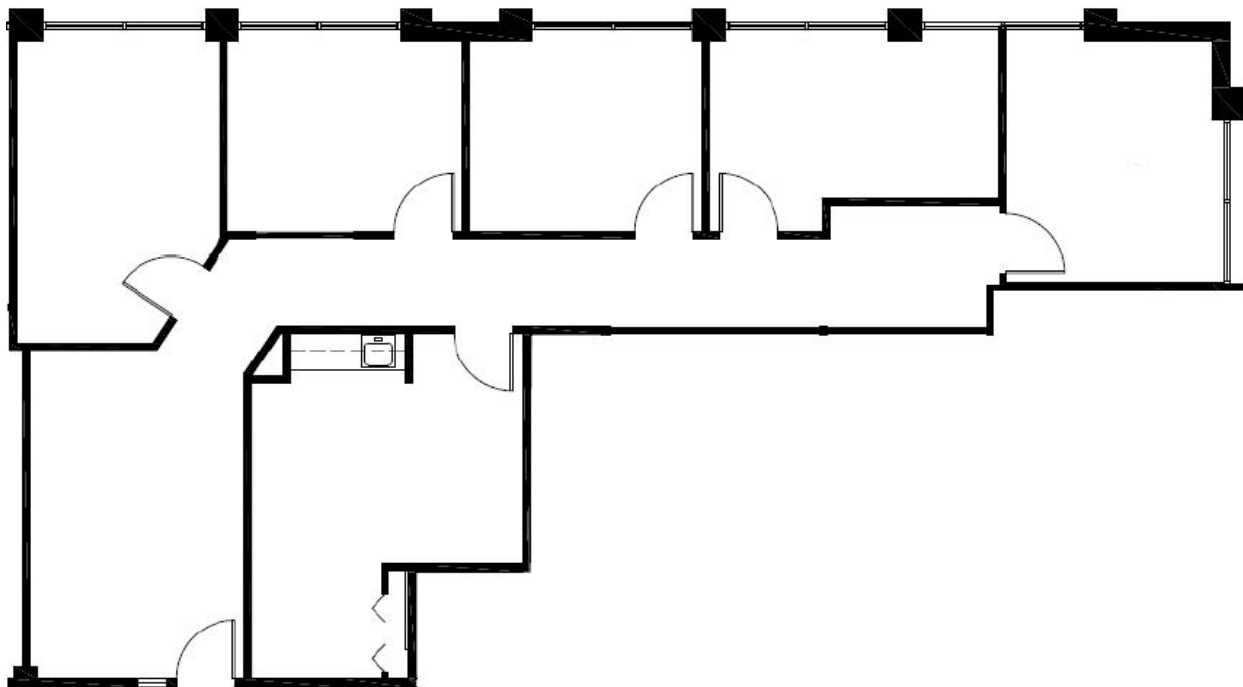

Commerce Plaza Hillcrest
12850 Hillcrest Road, Dallas, TX

Suite J232

Approximately 1,593 Rentable Square Feet

SPACE AVAILABLE

For more lease information contact us:

972-788-4988

www.hi-reit.com