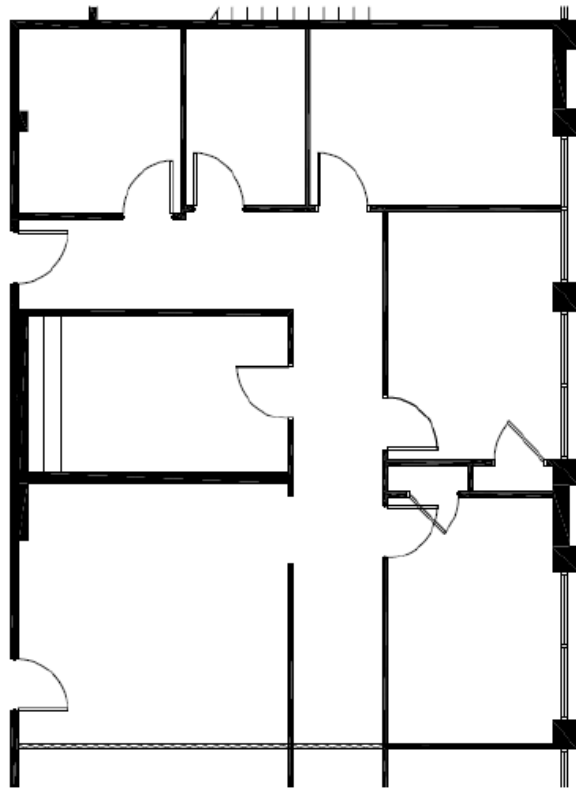

Commerce Plaza Hillcrest
12850 Hillcrest Road, Dallas, TX

Suite K111

Approximately 1,724 Rentable Square Feet

SPACE AVAILABLE

For more lease information contact us:

972-788-4988

www.hi-reit.com