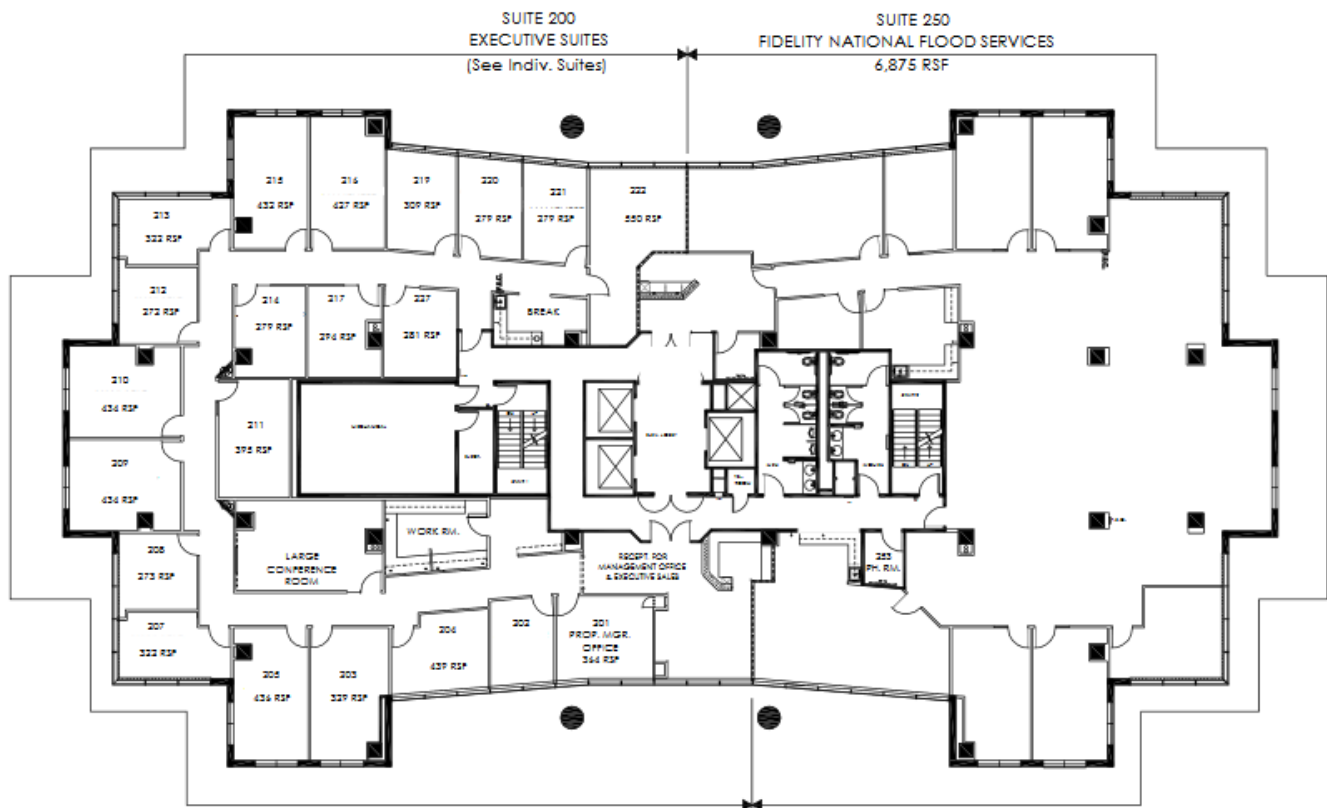

HARTMAN

Skymark Tower

1521 North Cooper Street

Suite 201

Approximately 364 Rentable Square Feet

SPACE AVAILABLE

For more lease information contact us:

972-788-4988