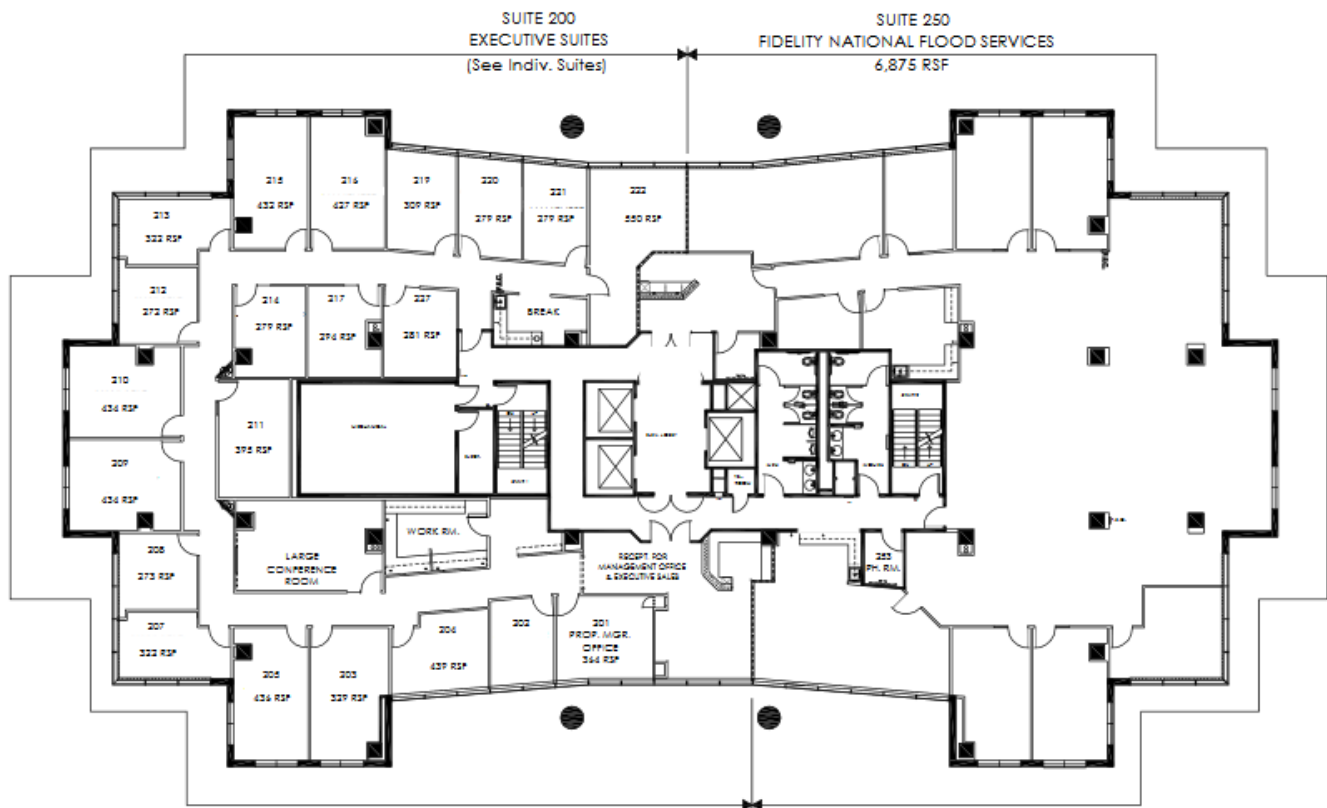

Skymark Tower

1521 North Cooper Street

Suite # 202

Approximately 246 Rentable Square Feet

SPACE AVAILABLE

For more lease information contact us:

972-788-4988

www.hi-reit.com