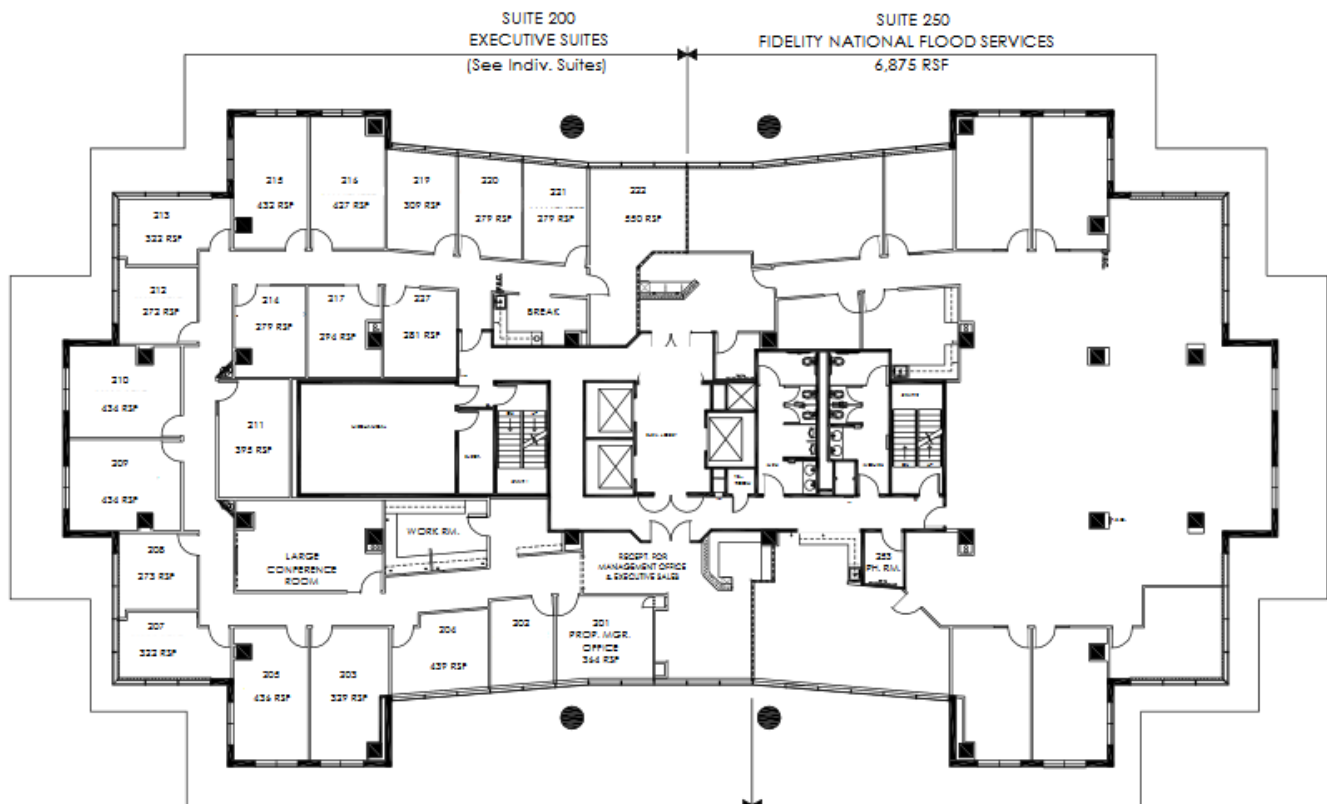

### Suite 204

Approximately 439 Rentable Square Feet