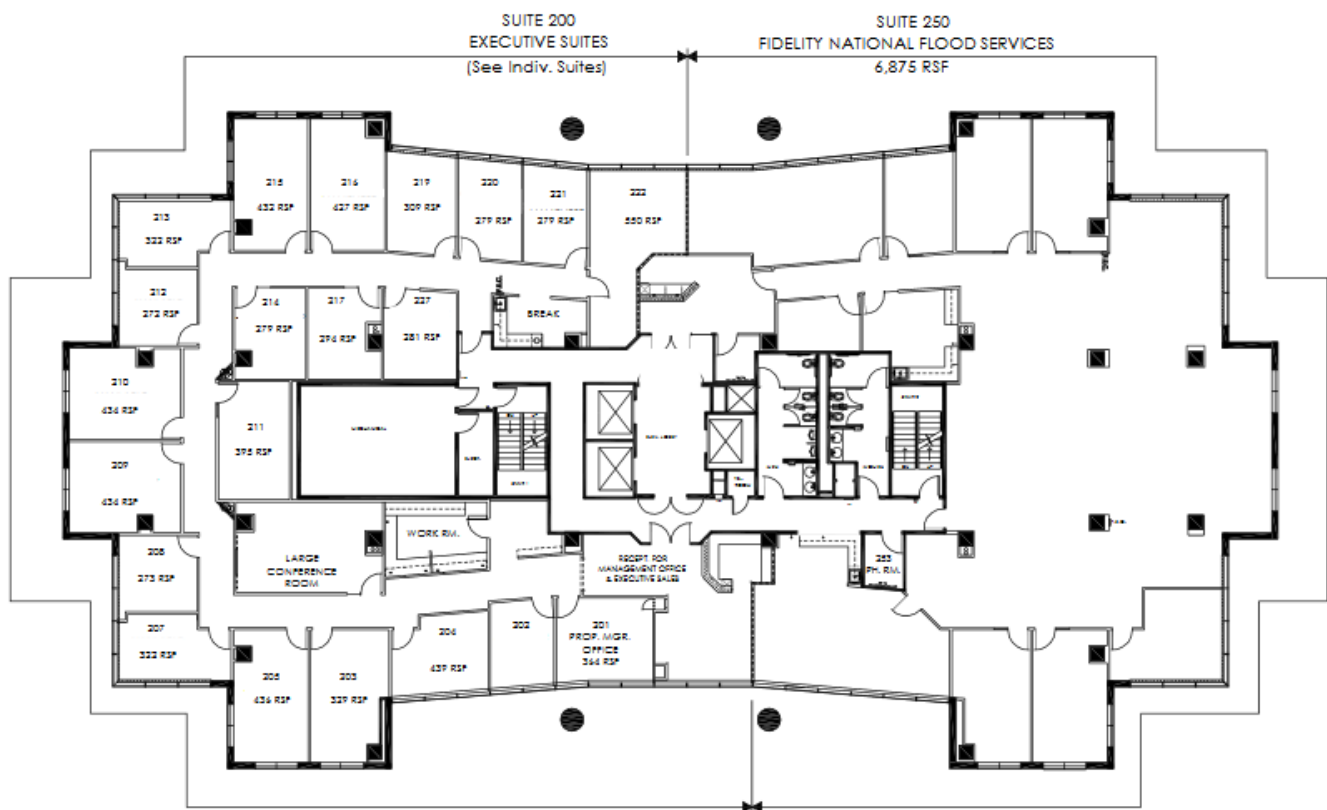

Skymark Tower

1521 North Cooper Street

Suite 205

Approximately 436 Rentable Square Feet

SPACE AVAILABLE

For more lease information contact us:

972-788-4988

www.hi-reit.com