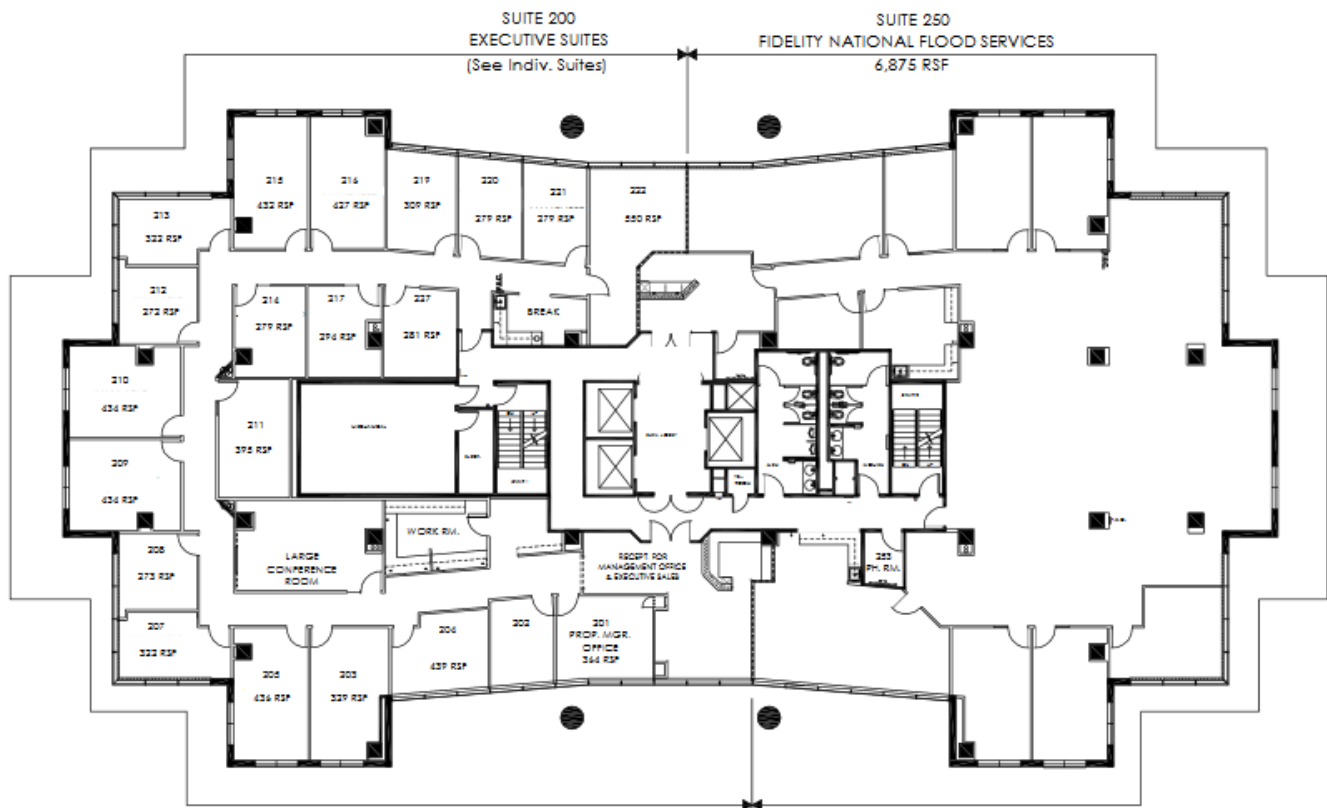

### Suite 208

Approximately 273 Rentable Square Feet