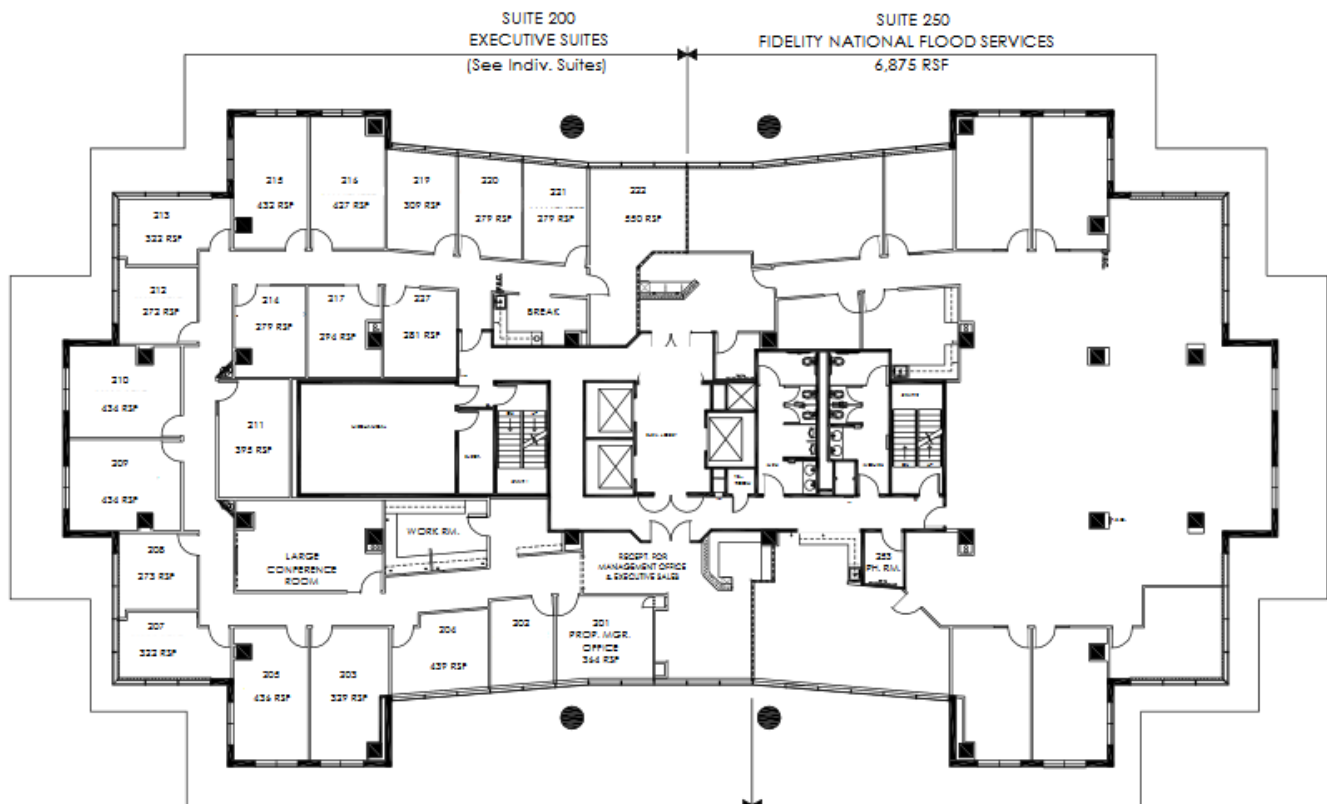

### Suite 211

Approximately 395 Rentable Square Feet