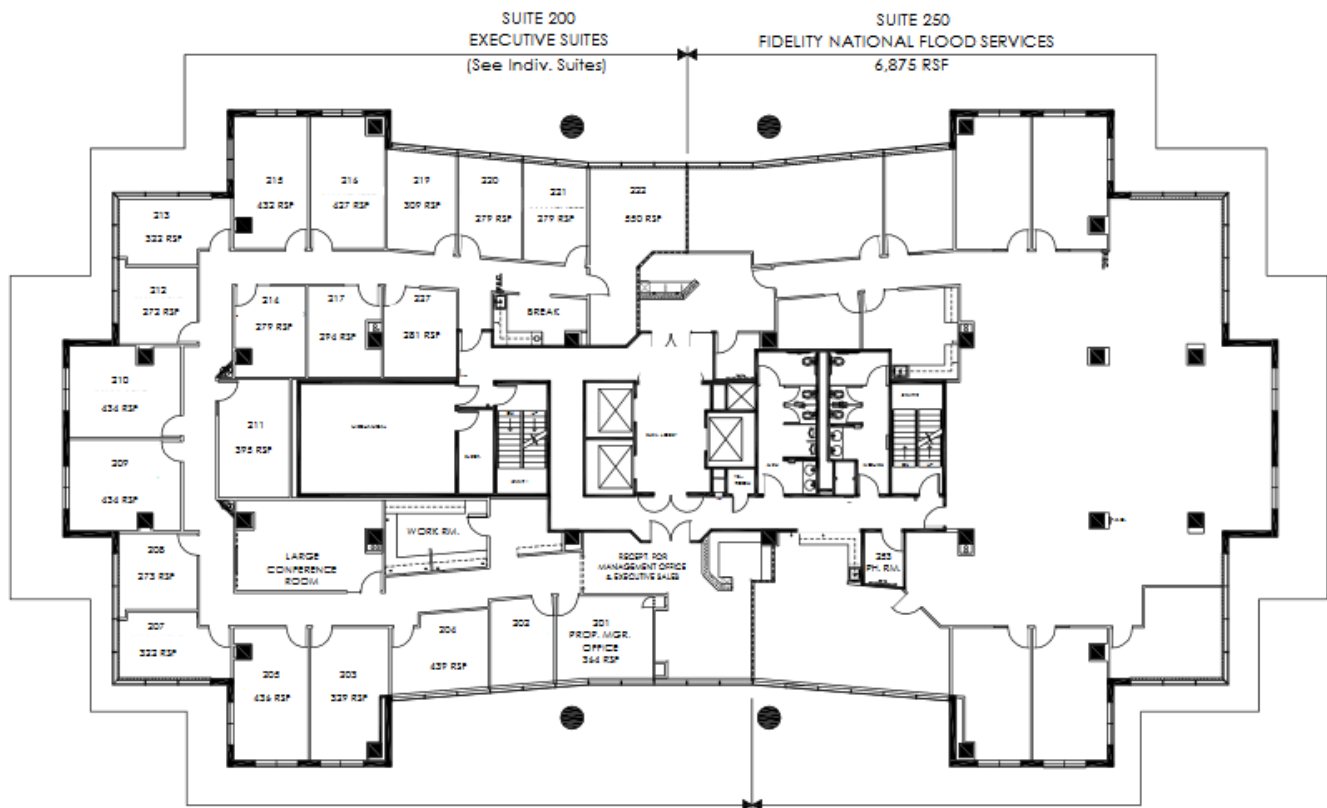

Skymark Tower

1521 North Cooper Street

Suite 214

Approximately 279 Rentable Square Feet

SPACE AVAILABLE

For more lease information contact us:

972-788-4988

www.hi-reit.com