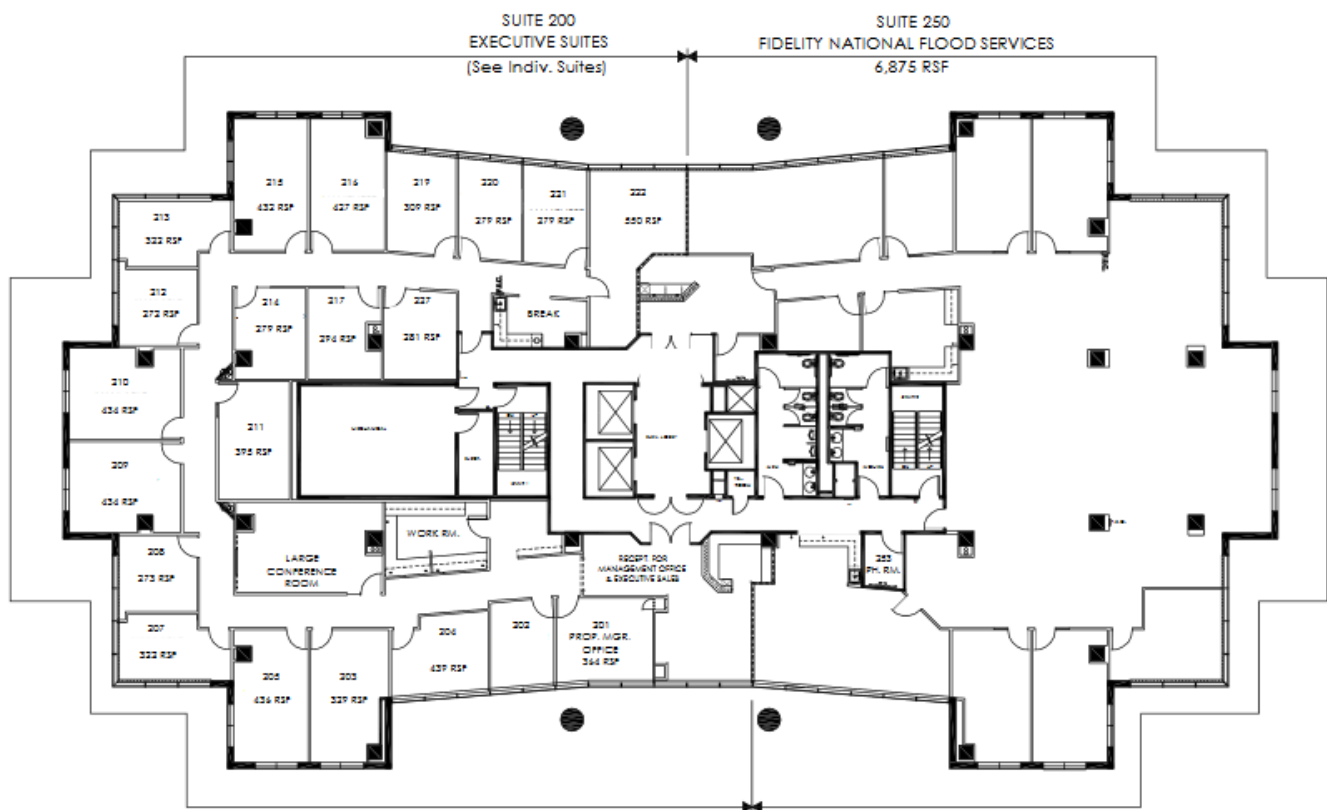

Skymark Tower

1521 North Cooper Street

Suite 215

Approximately 432 Rentable Square Feet

SPACE AVAILABLE

For more lease information contact us:

972-788-4988

www.hi-reit.com