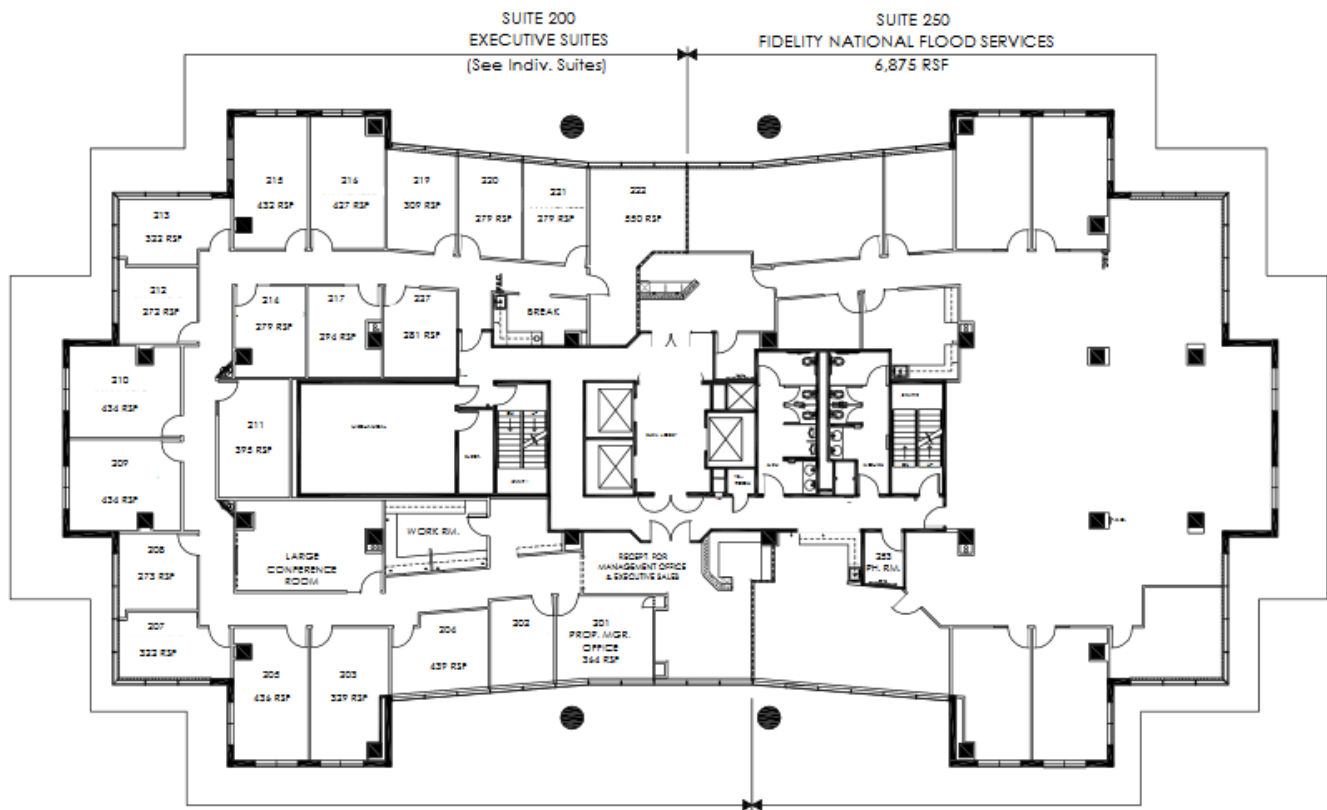

Skymark Tower

1521 North Cooper Street

Suite 220

Approximately 279 Rentable Square Feet

SPACE AVAILABLE

For more lease information contact us:

972-788-4988

www.hi-reit.com