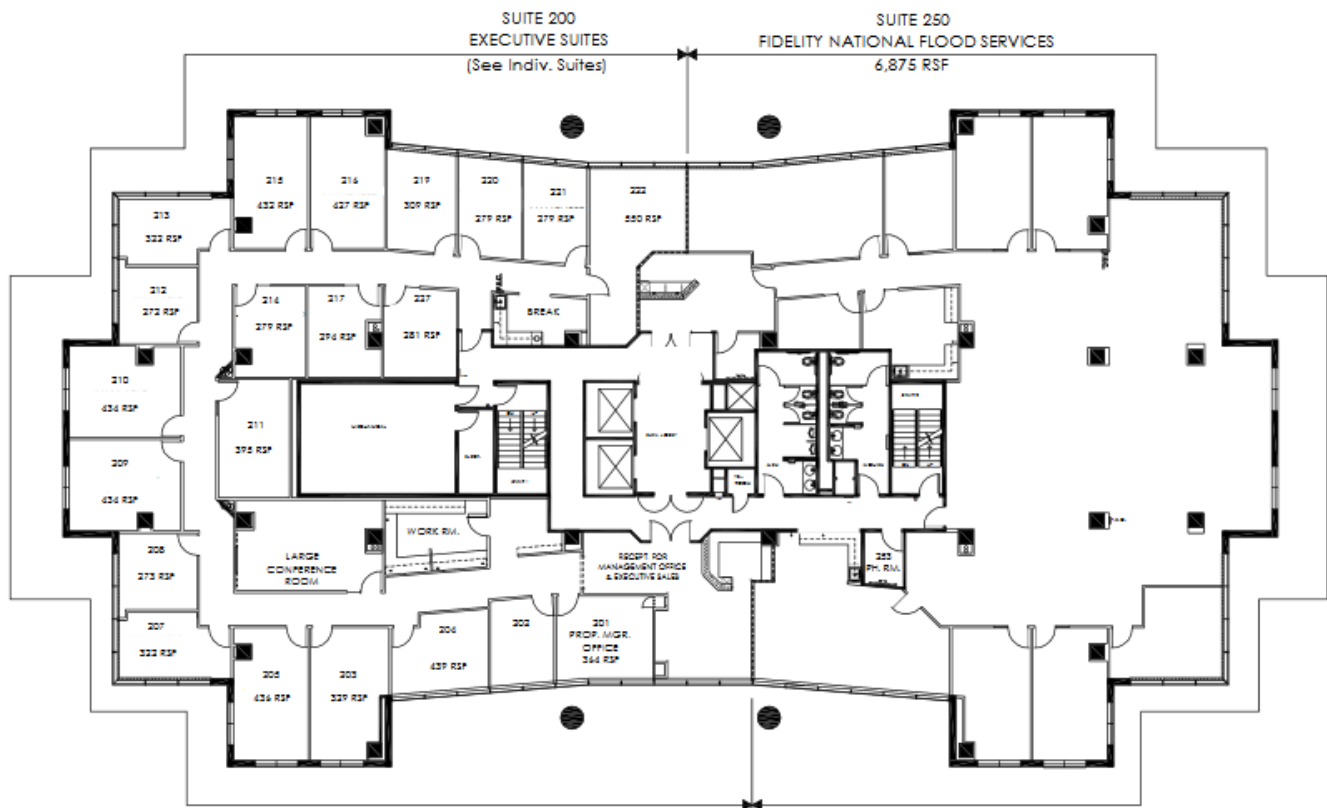

Skymark Tower

1521 North Cooper Street

Suite 222

Approximately 550 Rentable Square Feet

SPACE AVAILABLE

For more lease information contact us:

972-788-4988

www.hi-reit.com