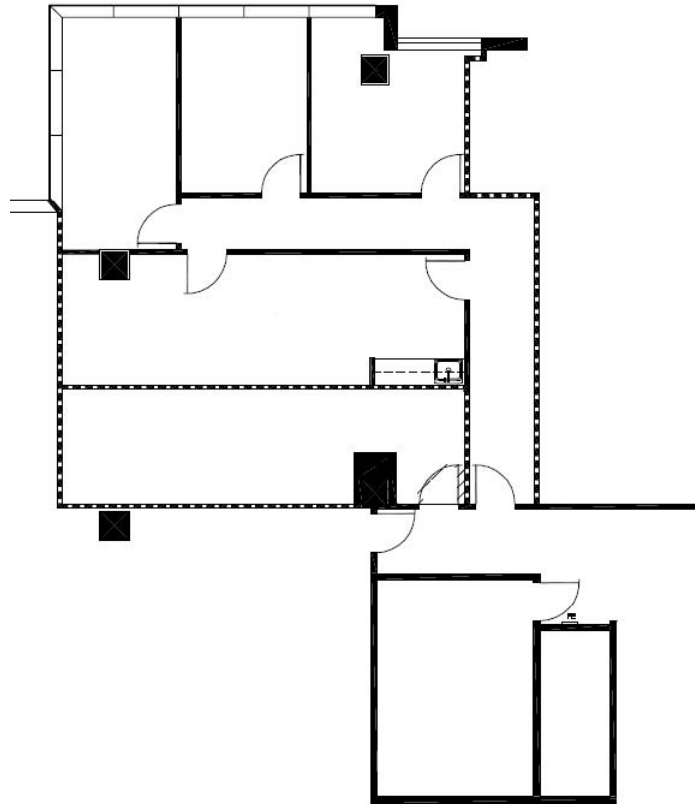

Skymark Tower
1521 North Cooper Street

Suite 370

Approximately 1,212 Rentable Square Feet

SPACE AVAILABLE

For more lease information contact us:

972-788-4988

www.hi-reit.com