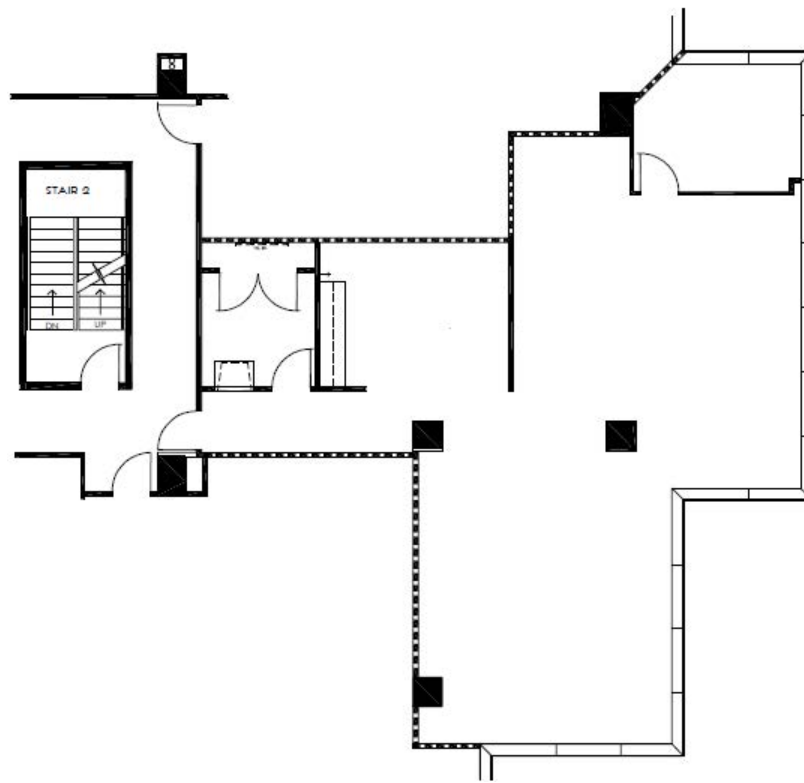

Skymark Tower

1521 North Cooper Street

Suite 380

Approximately 1,850 Rentable Square Feet

SPACE AVAILABLE

For more lease information contact us:

972-788-4988

www.hi-reit.com