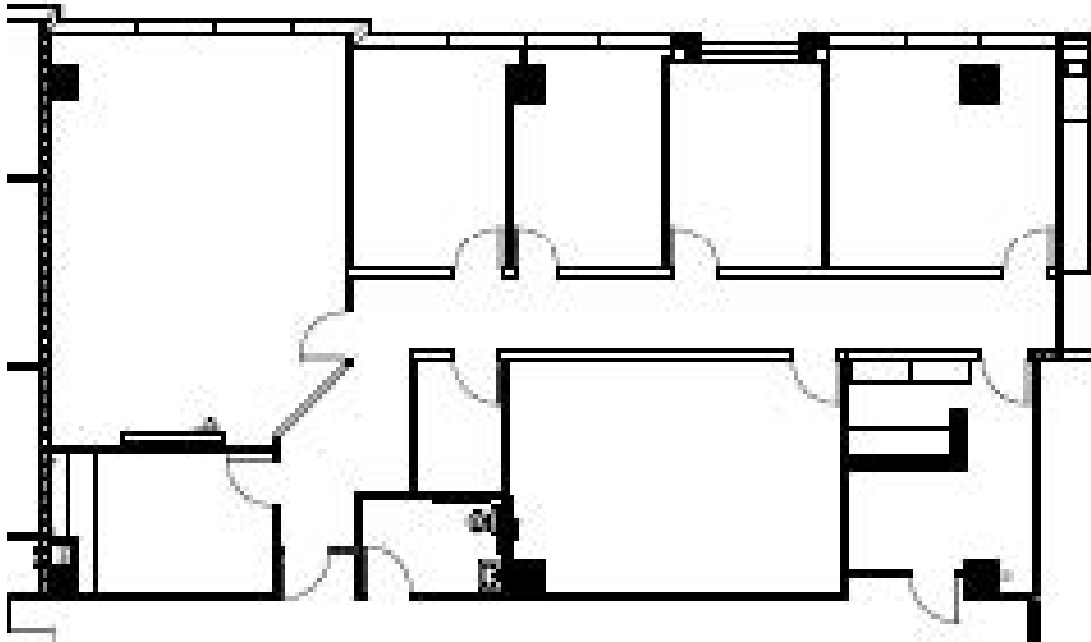

**Skymark Tower**  
**1521 North Cooper Street**

## **Suite 525**

**Approximately 2,715 Rentable Square Feet**