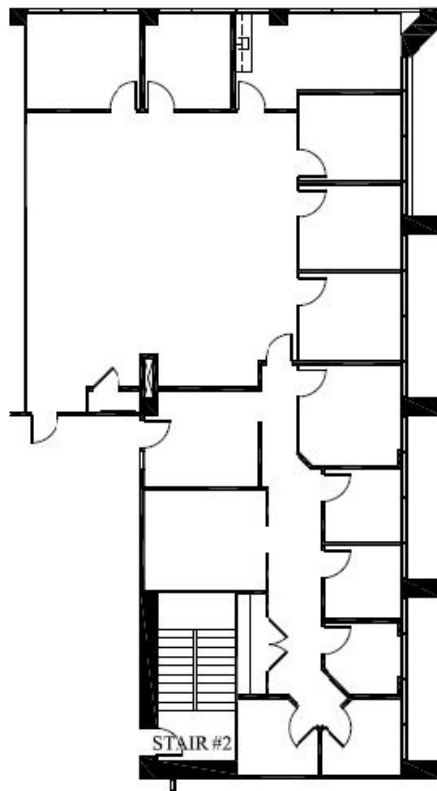

CORPORATE PARK PLAZA

1333 Corporate Park Drive

Suite 101

Approximately 3,634 Rentable Square Feet

SPACE AVAILABLE

For more lease information contact us:

972-788-4988

www.hi-reit.com