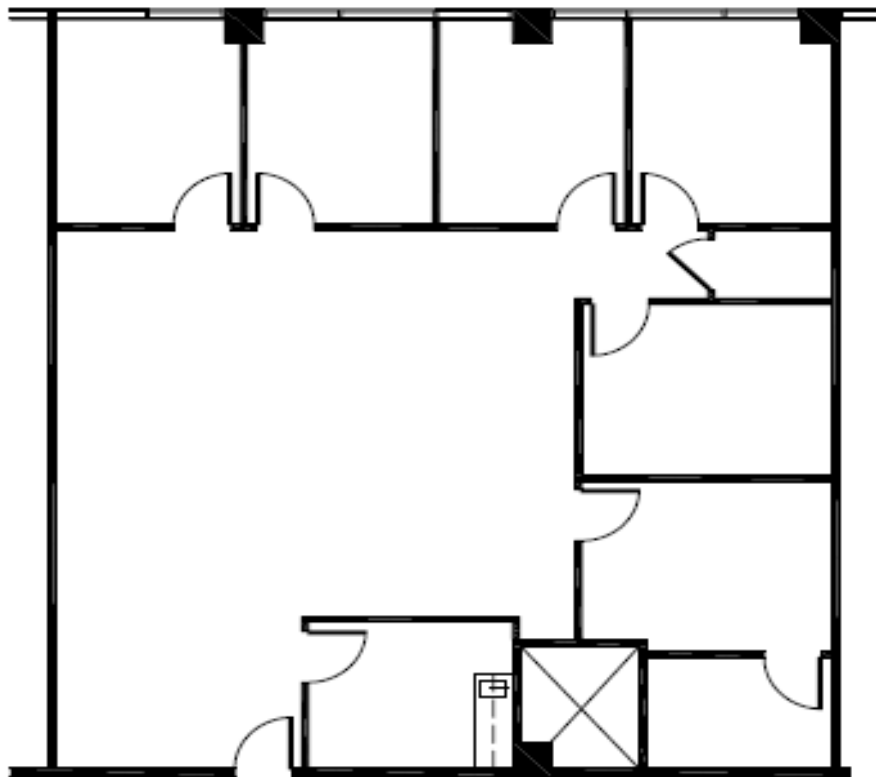

CORPORATE PARK PLAZA

1333 Corporate Park Drive

Suite 103

Approximately 2,228 Rentable Square Feet

SPACE AVAILABLE

For more lease information contact us:

972-788-4988

www.hi-reit.com