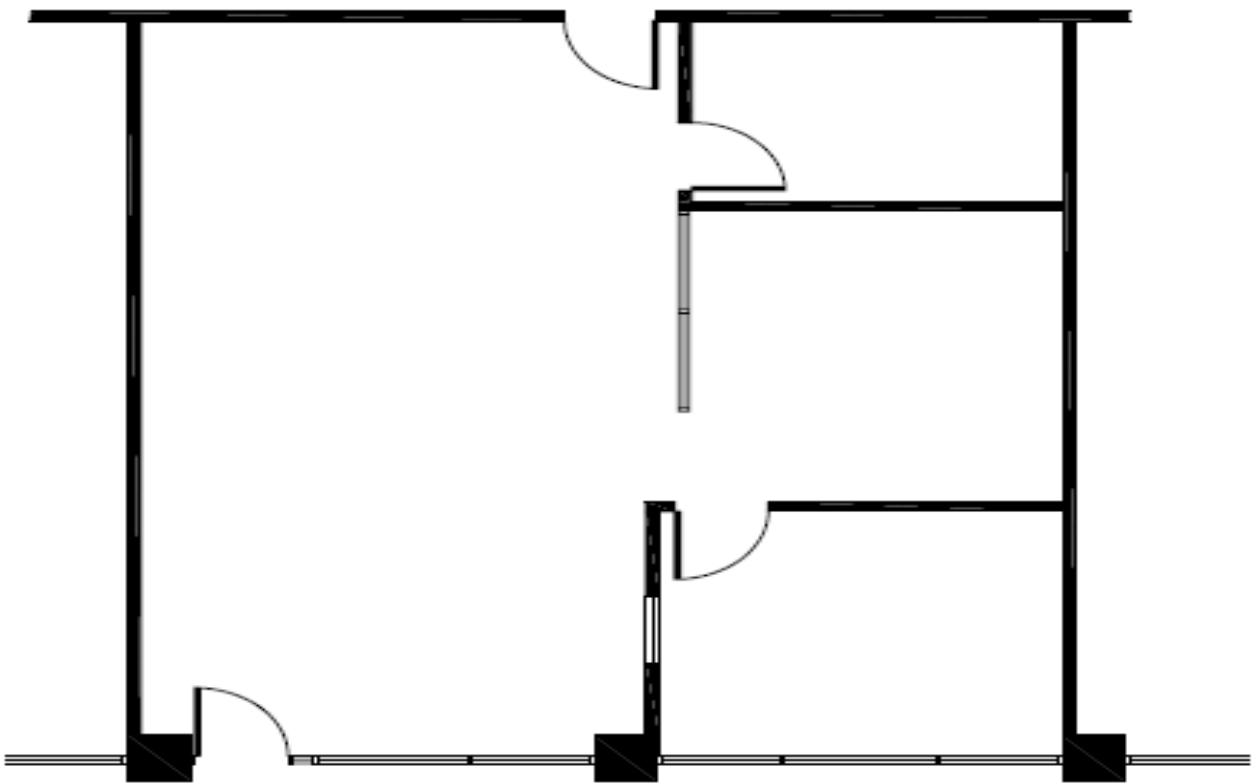

CORPORATE PARK PLAZA
1333 Corporate Park Drive

Suite 116

Approximately 1,210 Rentable Square Feet

SPACE AVAILABLE

For more lease information contact us:

972-788-4988

www.hi-reit.com