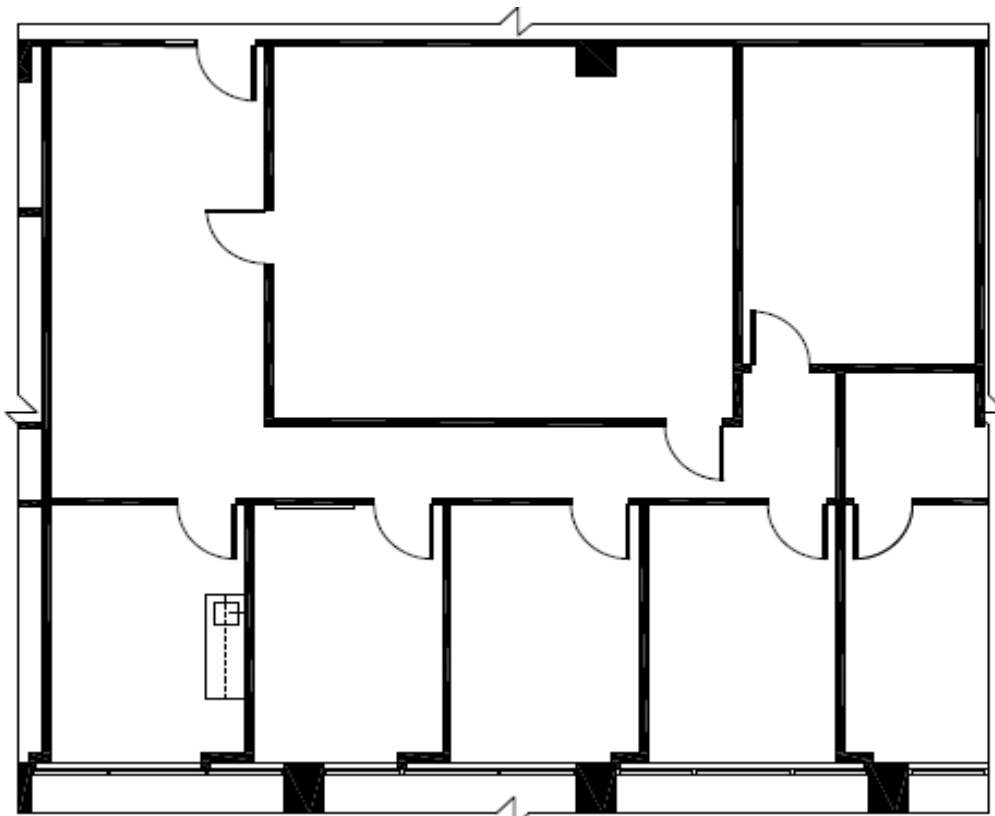

CORPORATE PARK PLAZA

1333 Corporate Park Drive

Suite 318

Approximately 2,192 Rentable Square Feet

SPACE AVAILABLE

For more lease information contact us:

972-788-4988