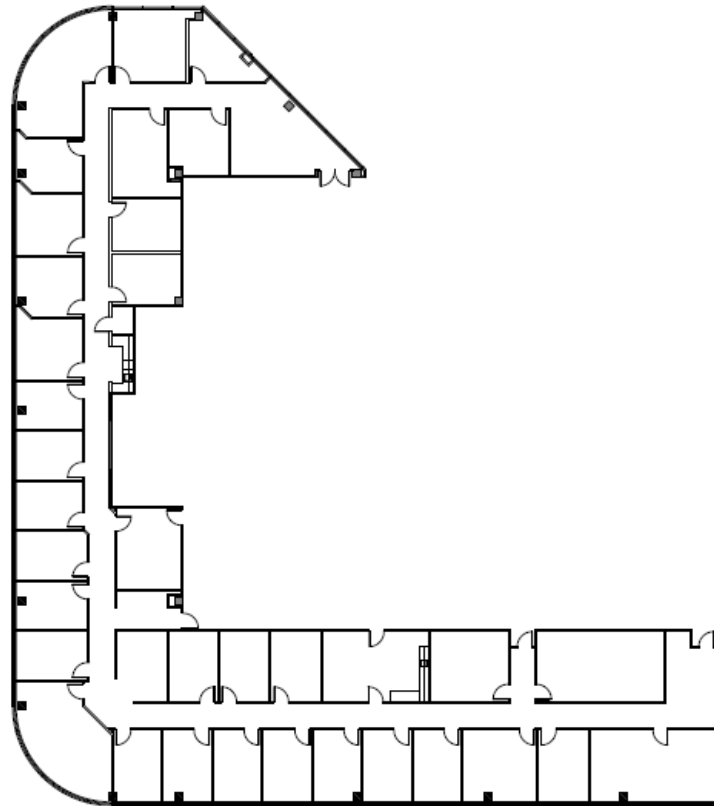

Ashford Crossing II

1880 South Dairy Ashford

Suite 545

Approximately 10,408 Rentable Square Feet

SPACE AVAILABLE

For more lease information contact us:

713-467-2222

www.hi-reit.com