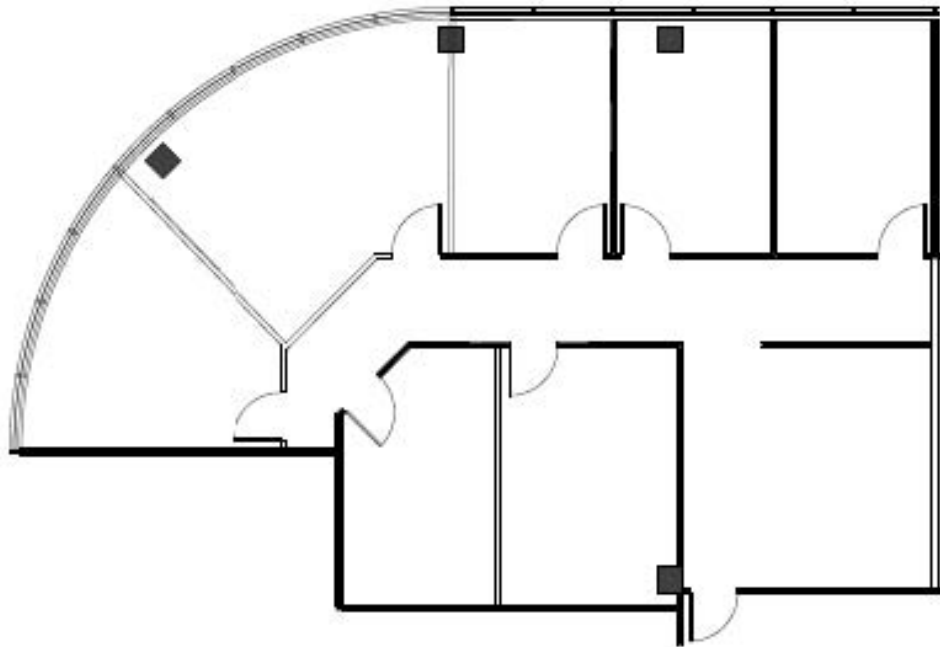

Ashford Crossing II

1880 South Dairy Ashford

Suite 212

Approximately 2,072 Rentable Square Feet

SPACE AVAILABLE

For more lease information contact us:

713-467-2222

www.hi-reit.com