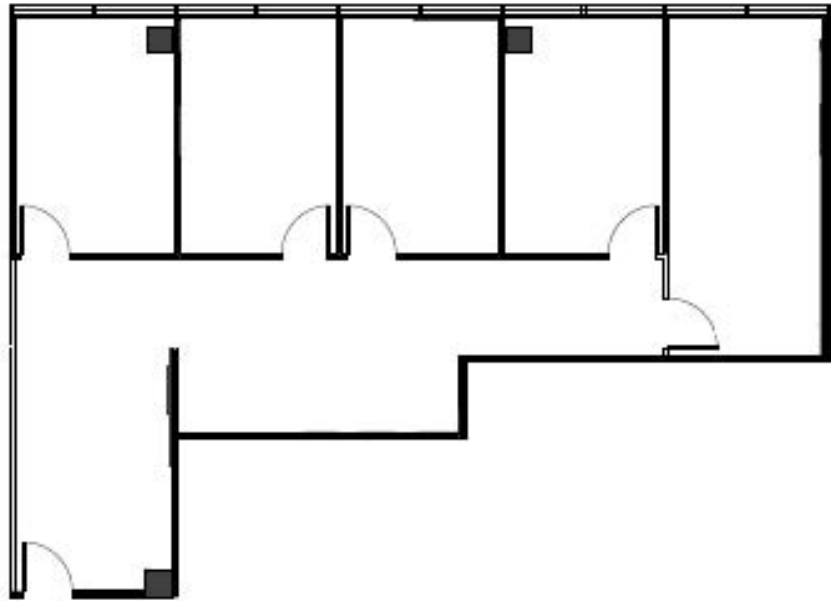

Ashford Crossing II

1880 South Dairy Ashford

Suite 216

Approximately 1,533 Rentable Square Feet

SPACE AVAILABLE

For more lease information contact us:

713-467-2222

www.hi-reit.com