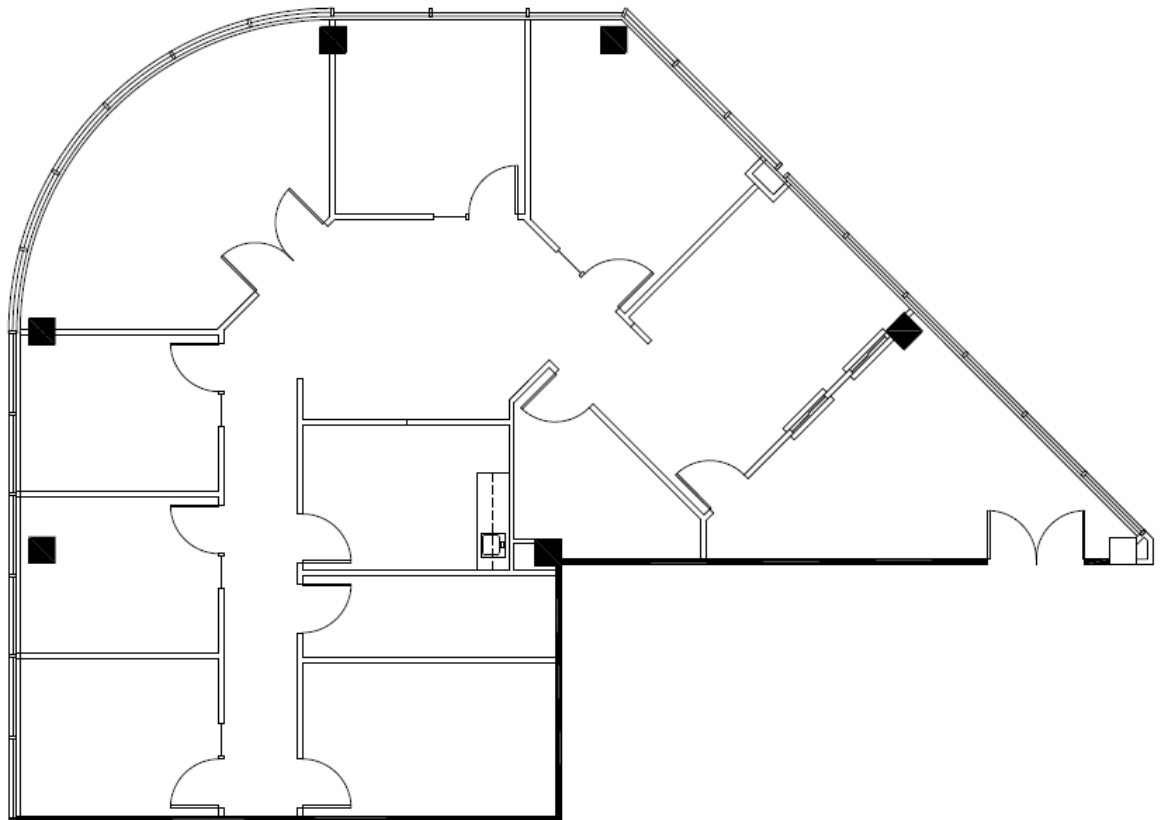

Ashford Crossing II

1880 South Dairy Ashford

Suite # 401

Approximately 2,754 Rentable Square Feet

SPACE AVAILABLE

For more lease information contact us:

713-467-2222

www.hi-reit.com