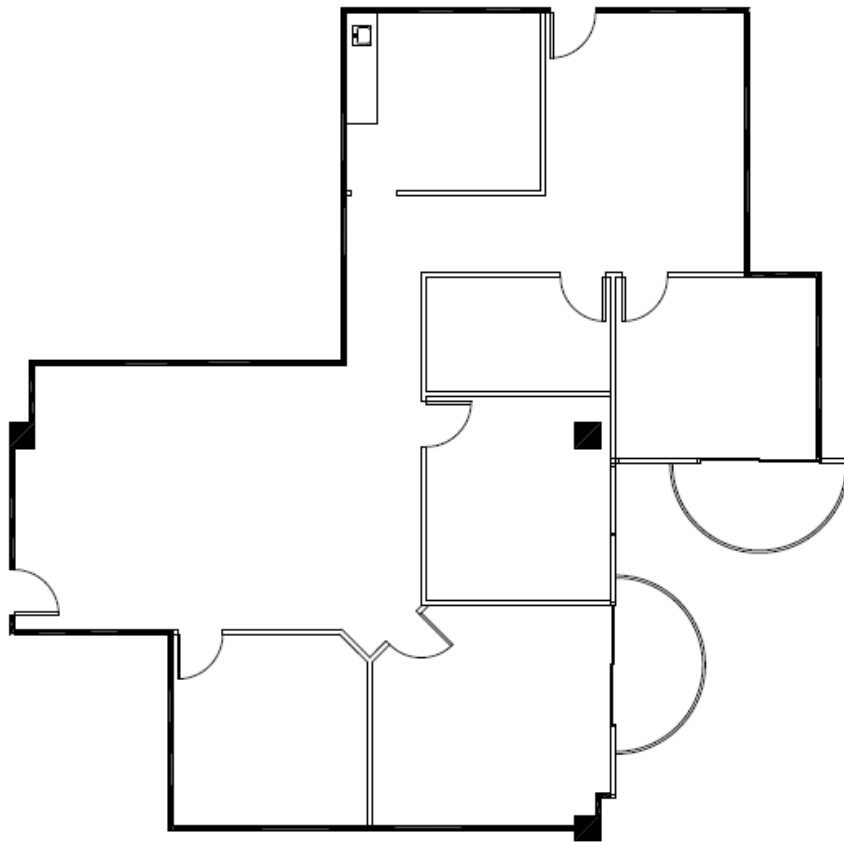

Ashford Crossing II

1880 South Dairy Ashford

Suite # 590

Approximately 2363 Rentable Square Feet

SPACE AVAILABLE

For more lease information contact us:

713-467-2222

www.hi-reit.com