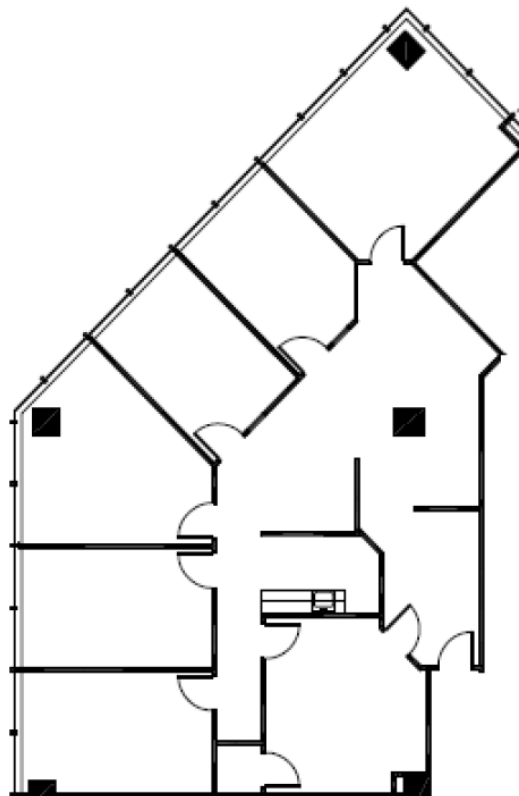

# Three Forest Plaza

12221 Merit Drive, Dallas, TX

## Suite 1125

Approximately 2,455 Rentable Square Feet