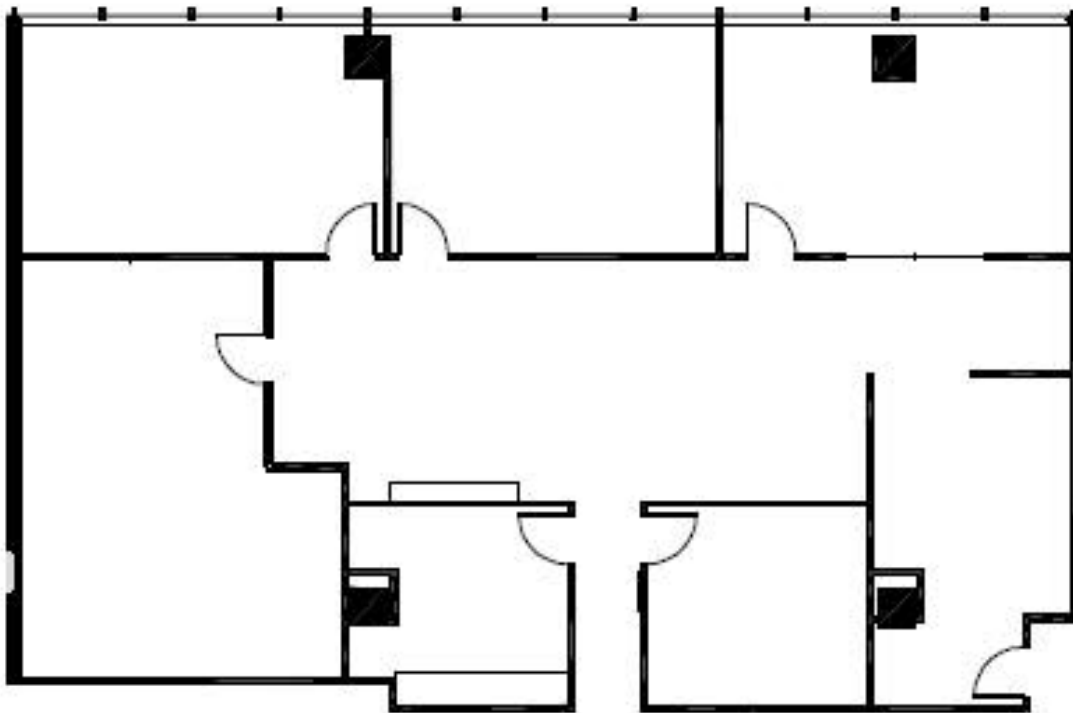

HARTMAN

Three Forest Plaza

12221 Merit Drive, Dallas, TX

Suite 540

Approximately 3,215 Rentable Square Feet

SPACE AVAILABLE

For more lease information contact us:

972-788-4988