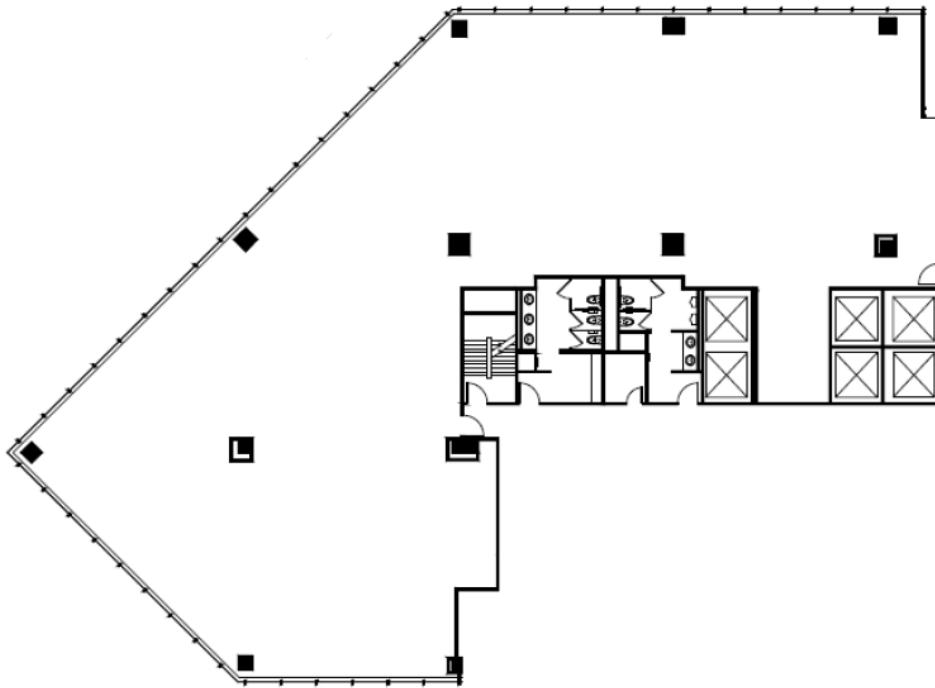

# Three Forest Plaza

12221 Merit Drive, Dallas, TX

## Suite 650

Approximately 8,308 Rentable Square Feet