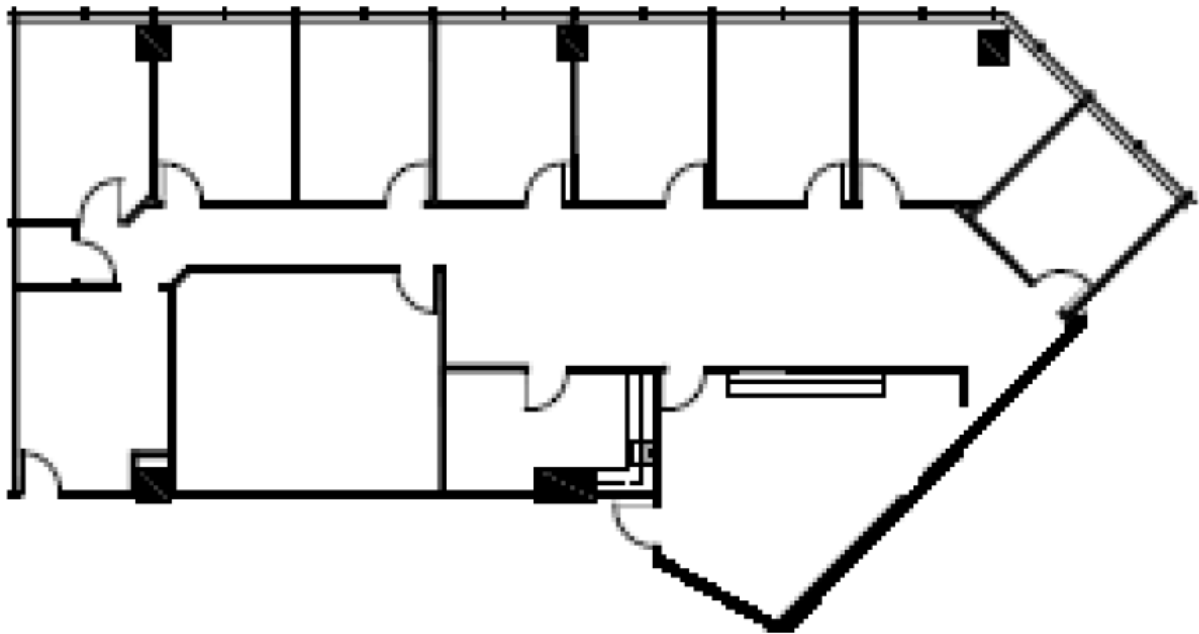

# Three Forest Plaza

12221 Merit Drive, Dallas, TX

## Suite 760

Approximately 3,496 Rentable Square Feet