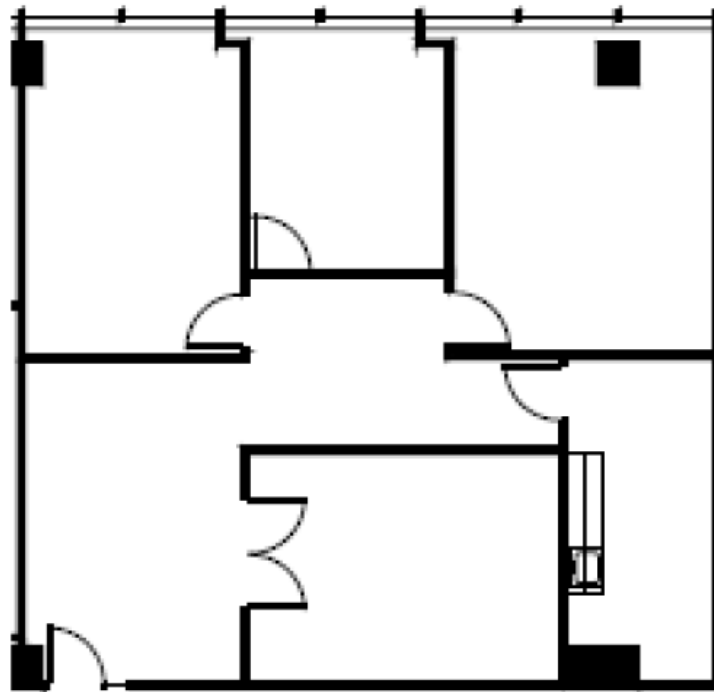

Three Forest Plaza

12221 Merit Drive, Dallas, TX

Suite 910

Approximately 1,554 Rentable Square Feet

SPACE AVAILABLE

For more lease information contact us:

972-788-4988

www.hi-reit.com