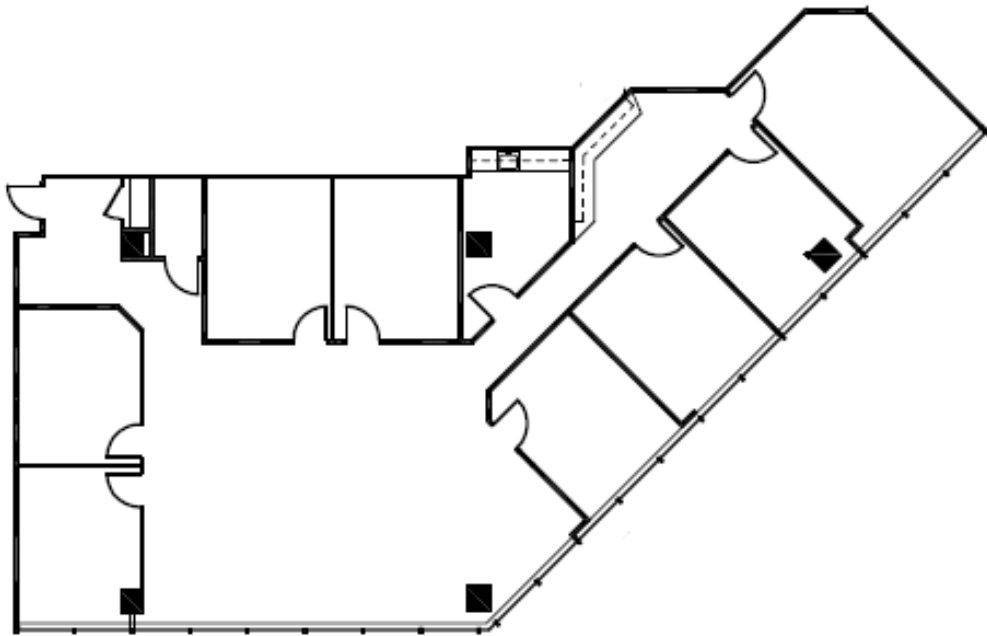

HARTMAN

Three Forest Plaza 12221 Merit Drive

Suite 975

Approximately 3,545 Rentable Square Feet

SPACE AVAILABLE

For more information call

972-788-4988

www.hi-reit.com