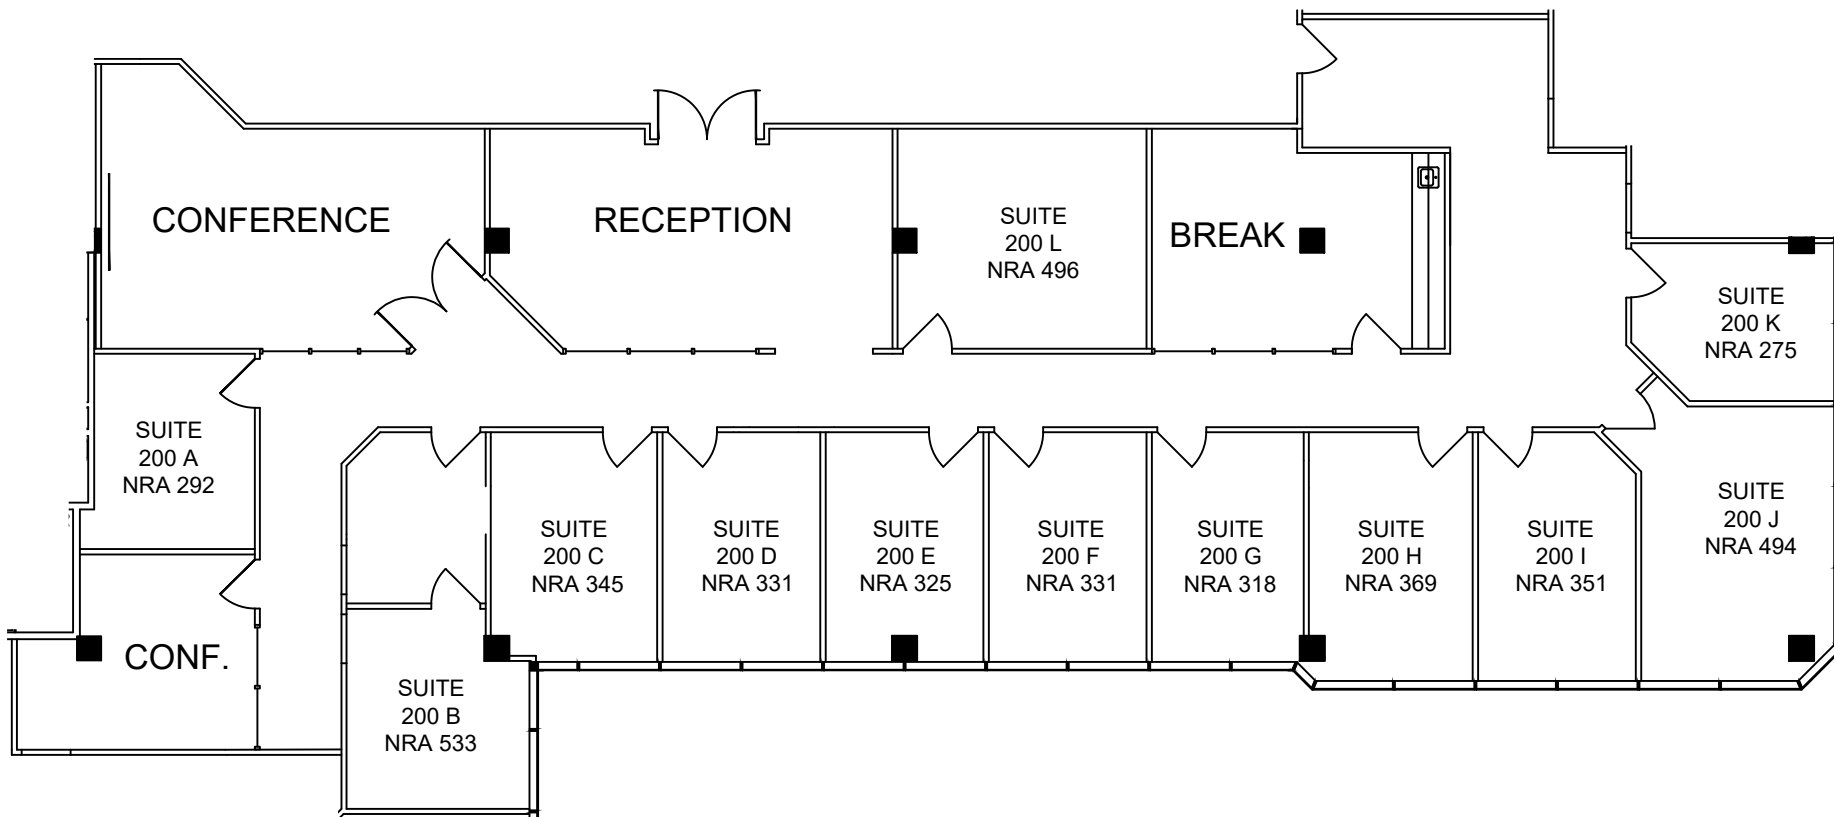

ISSUE DATES

DATE	DESCRIPTION
01-29-2018	EXISTING PLAN

616 FM 1960 WEST
616 FM 1960 HOUSTON, TX 77007
EXECUTIVE SUITES

SHEET TITLE
EXISTING
PLAN

SHEET NUMBER

EX-1

EXECUTIVE SUITES

1 FLOOR PLAN
SCALE: NONE