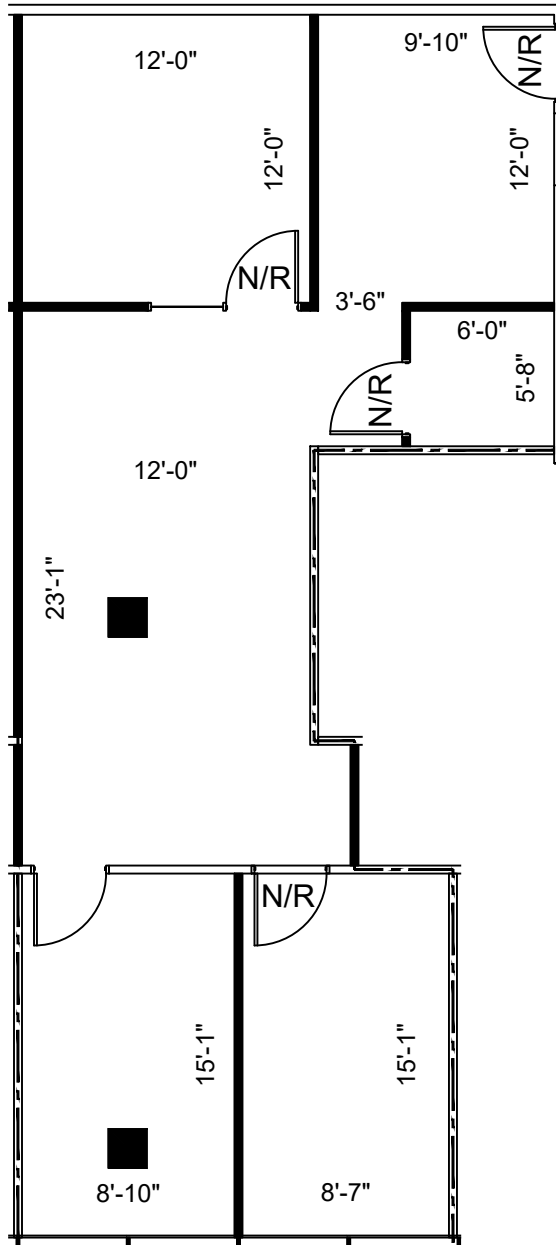

1 FLOOR PLAN
SCALE: 1/8"=1'-0"