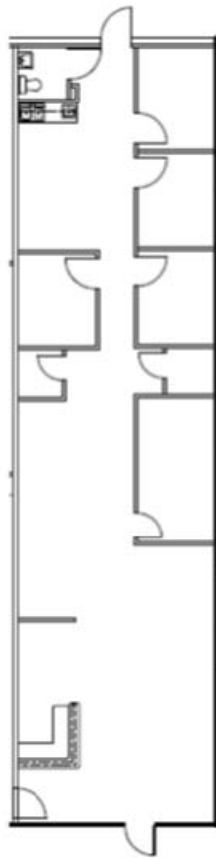

Chelsea Square

5020 FM 1960 West Houston, TX

Suite A15

Approximately 1,600 Rentable Square Feet

SPACE AVAILABLE

For more lease information contact us:

713-467-2222

www.hi-reit.com