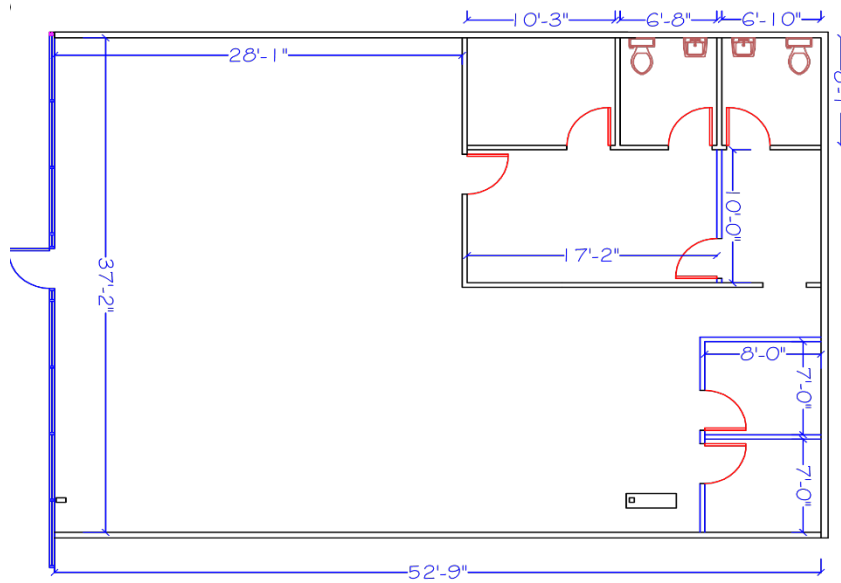

Chelsea Square

5020 FM 1960 West

Suite # A5A

Approximately 2000 Rentable Square Feet

SPACE AVAILABLE

For more lease information contact us:

713-467-2222

www.hi-reit.com