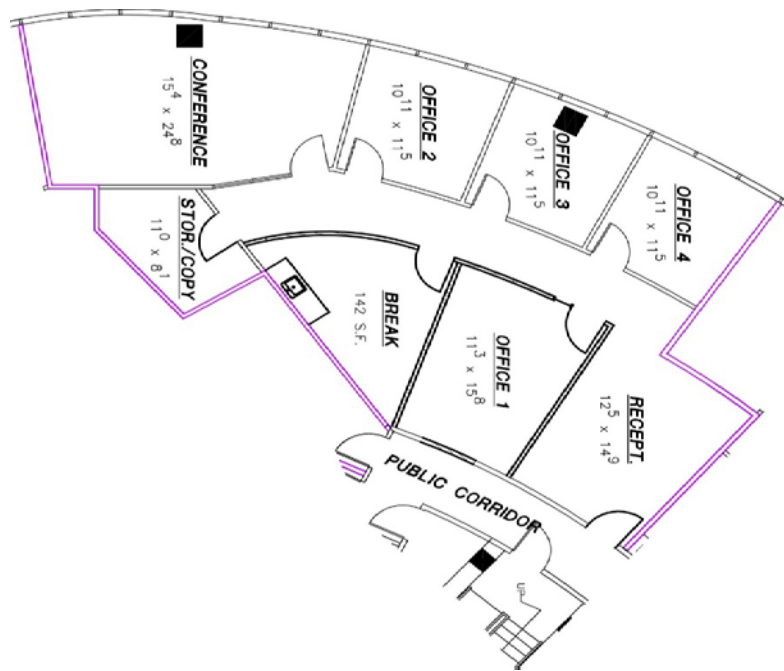

Westheimer Central Plaza

11200 Westheimer, Houston, TX

Suite #508

Approximately 1992 Rentable Square Feet

SPACE AVAILABLE

For more lease information contact us:

713-467-2222

www.hi-reit.com