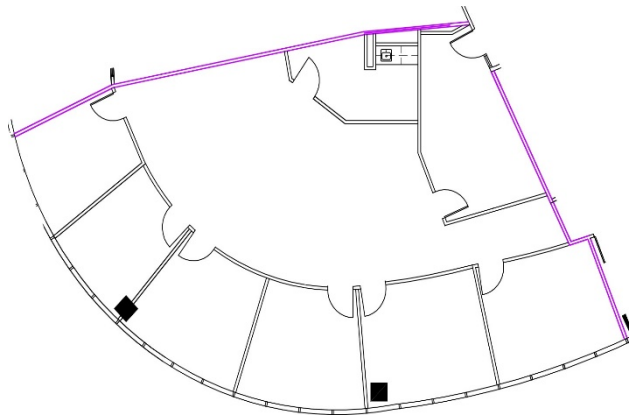

Westheimer Central Plaza

11200 Westheimer, Houston, TX

Suite #610

Approximately 2304 Rentable Square Feet

SPACE AVAILABLE

For more lease information contact us:

713-467-2222

www.hi-reit.com