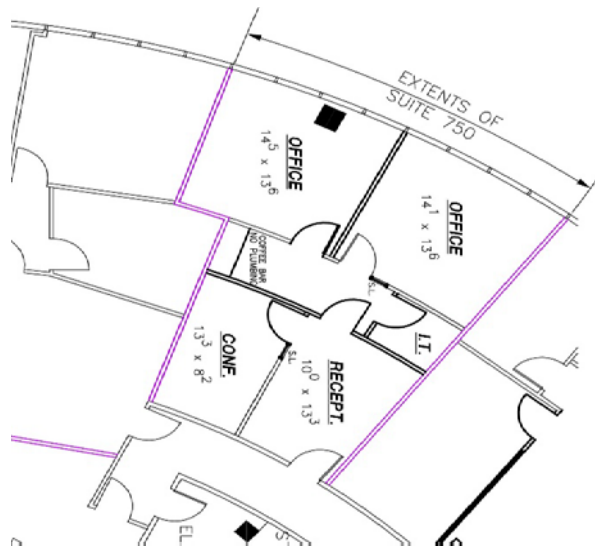

Westheimer Central Plaza

11200 Westheimer, Houston, TX

Suite #750

Approximately 946 Rentable Square Feet

SPACE AVAILABLE

For more lease information contact us:

713-467-2222

www.hi-reit.com