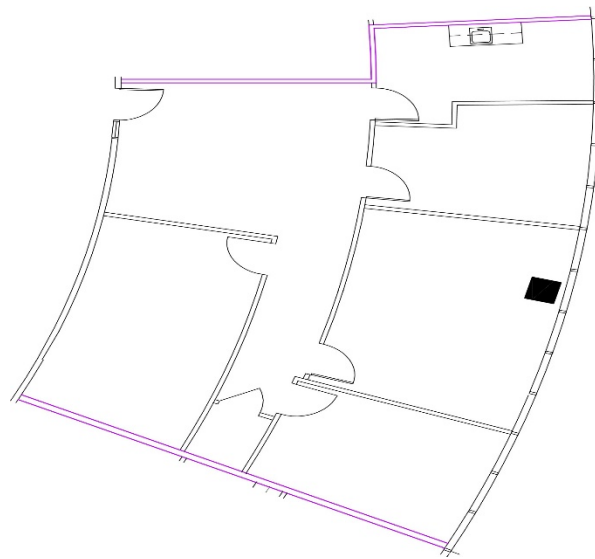

Westheimer Central Plaza

11200 Westheimer, Houston, TX

Suite #808

Approximately 1589 Rentable Square Feet

SPACE AVAILABLE

For more lease information contact us:

713-467-2222

www.hi-reit.com