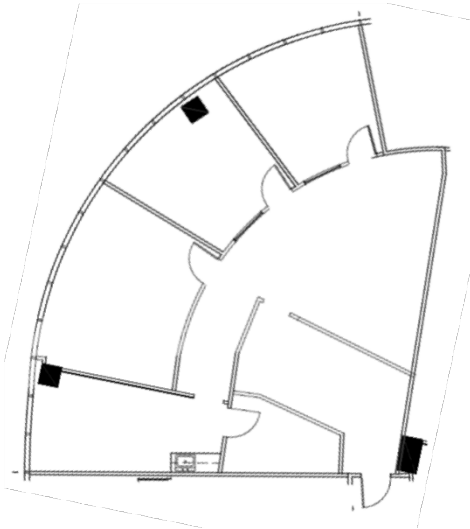

Westheimer Central Plaza

11200 Westheimer, Houston, TX

Suite #830

Approximately 1852 Rentable Square Feet

SPACE AVAILABLE

For more lease information contact us:

713-467-2222

www.hi-reit.com