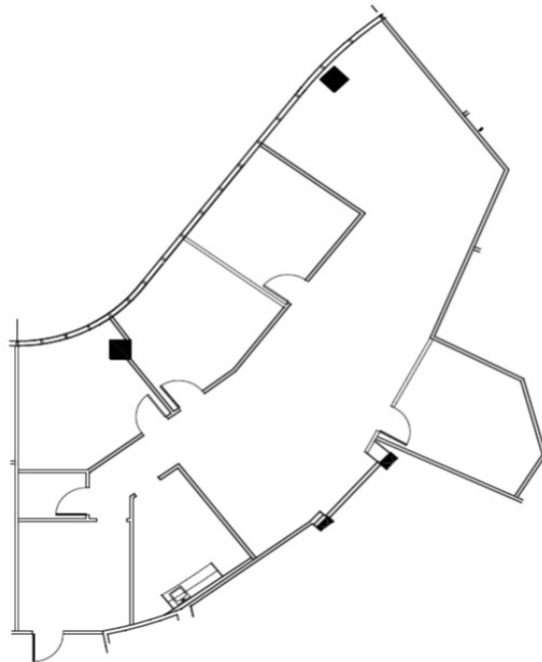

Westheimer Central Plaza

11200 Westheimer, Houston, TX

Suite #860

Approximately 2281 Rentable Square Feet

SPACE AVAILABLE

For more lease information contact us:

713-467-2222

www.hi-reit.com